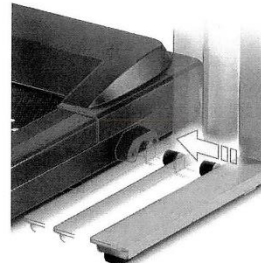

Compact Design

Always within reach but never in the way, the DT3 console weighs a conservative 3 lbs., and measures a modest 12.5" wide by 3" deep.

The DT3 maximizes existing investments by converting standing desks into health-inspiring treadmill workstations. The wired console is inconspicuous and accommodating, and can be placed anywhere on most desktops. Found in corner offices and community work areas alike, the DT3 is compatible with all LifeSpan's under-desk treadmills.

Desktop

DT5 Manual Height Adjustable Desk

Internal Routing

In-frame wire management directs the desk's power cord down through the frame, improving professionalism and reducing trip hazards.

Interlocking

LifeSpan's touchless, interlocking design connects the DT5 with its accompanying treadmill, enhancing stability and eliminating vibrations at the working surface.

The DT5's manual-height adjustments make it the perfect complement to personal office spaces. The newly-updated desk provides a great range of height adjustments allowing for perfect ergonomic heights whether short or tall. Capture personal style with desktop and frame color combinations.