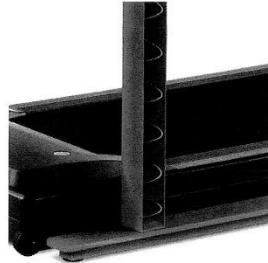

Desktop

DT3 Standing Desk Console

Mobile Console

The independent, place-anywhere console conveniently pairs with most standing desks.

USB Charging

The DT3's integrated USB charging port allows users to easily charge their personal devices during activity.

Compact Design

Always within reach but never in the way, the DT3 console weighs a conservative 3 lbs., and measures a modest 12.5" wide by 3" deep.

The DT3 maximizes existing investments by converting standing desks into health-inspiring treadmill workstations. The wired console is inconspicuous and accommodating, and can be placed anywhere on most desktops. Found in corner offices and community work areas alike, the DT3 is compatible with all LifeSpan's under-desk treadmills.

Desktop

DT5 Manual Height Adjustable Desk

Internal Routing

In-frame wire management directs the desk's power cord down through the frame, improving professionalism and reducing trip hazards.

Interlocking

LifeSpan's touchless, interlocking design connects the DT5 with its accompanying treadmill, enhancing stability and eliminating vibrations at the working surface.

The DT5's manual-height adjustments make it the perfect complement to personal office spaces. The newly-updated desk provides a great range of height adjustments allowing for perfect ergonomic heights whether short or tall. Capture personal style with desktop and frame color combinations.