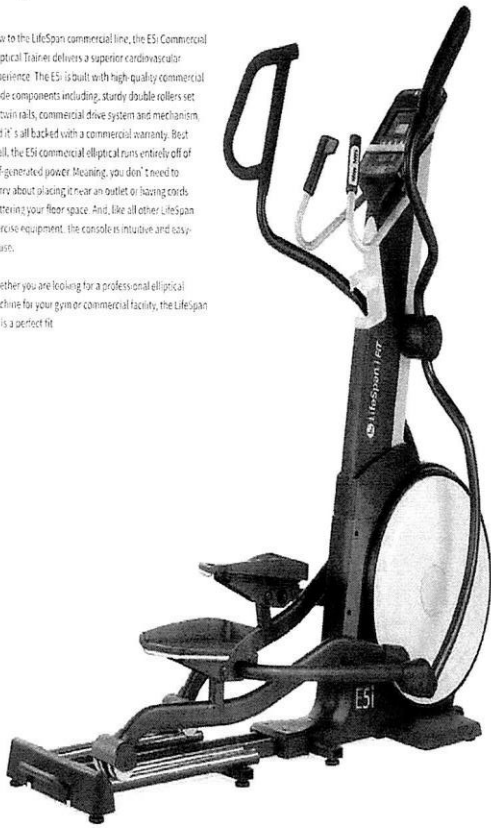

E5i Elliptical Cross Trainer