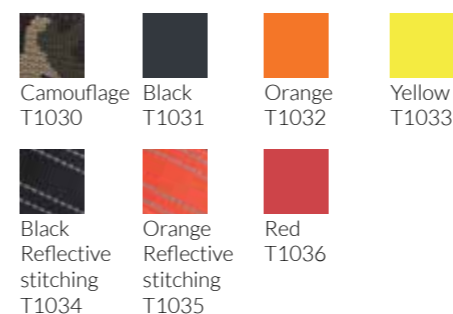

Colours:

SIZE CHART:

SIZE	KG	CHEST GIRTH
M	from 10 to 20 Kg	56 min/ 67 max
L	from 20 to 30 Kg	66 min/ 82 max
XL	from 30 to 40 Kg	71 min/ 92 max
XXL	from 40 to 60 Kg	80 min/ 111 max

Velcro Labels (available separately):

- TRE PONTI
- SECURITY
- PET THERAPY
- PROTEZIONE CIVILE
- AGILITY
- POLIZIA
- USA
- UK