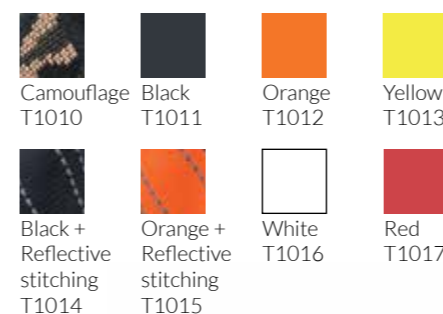

Colours:

POTENZA

Code: T880

Trim: Grosgrain

Composition: Double coated fabric

Specifications: The POTENZA harness stops the dog from pulling. Suitable for medium and large-sized dogs; hypoallergenic material, waterproof, durable, and Made in Italy. Its unique and ergonomic design makes it comfortable and easy to wear.

Product Details: The vertical padded chest band not only helps reducing the amount of pressure placed on your dog's chest, but also gives you extra control if they tend to pull; the back handle gives a higher security in potentially hazardous situations. The girth is adjustable at two points on the harness which helps to adjust it to better fit the shape of your dog. The harness is even more secure thanks to the buckle safety button.

SIZE CHART:

SIZE	KG	CHEST GIRTH
M	from 10 to 20 Kg	54 min/ 76 max
L	from 20 to 30 Kg	65 min/ 90 max
XL	from 30 to 40 Kg	70 min/ 101 max
XXL	from 40 to 60 Kg	83 min/ 120 max

Colours:

POTENZA

Code: T885

Trim: Reflective

Composition: Double coated fabric

Specifications: The POTENZA harness stops the dog from pulling. Suitable for medium and large-sized dogs; hypoallergenic material, waterproof, durable, and Made in Italy. Its unique and ergonomic design makes it comfortable and easy to wear. The reflective trim makes the harness ideal for night walks or low-light conditions.

Product Details: The vertical padded chest band not only helps reducing the amount of pressure placed on your dog's chest, but also gives you extra control if they tend to pull; the back handle gives a higher security in potentially hazardous situations. The girth is adjustable at two points on the harness which helps to adjust it to better fit the shape of your dog. The harness is even more secure thanks to the buckle safety button.

SIZE CHART: