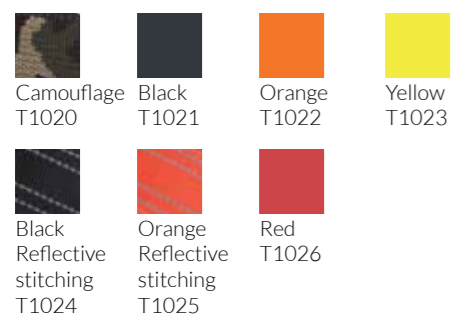

Colours:

FLASH + VELCRO

Code: T1030

Trim: Grosgrain

Composition: Double coated fabric + Textile front band

Specifications: Suitable for medium and large-sized dogs; hypoallergenic material, waterproof, durable, and Made in Italy. Its unique and ergonomic design makes it comfortable and easy to wear. This harness can be customized with interchangeable Velcro labels. The options with reflective stitching make those harnesses suitable for night walks or low-light conditions.

Product Details: The padded chest band helps reducing the amount of pressure placed on your dog's chest if they tend to pull; the back handle gives a higher security in potentially hazardous situations. A D-ring is fixed on the back of the harness, to give more control. The harness is designed to provide a closer fit to the back of your dog. The adjustable girth is ideal to fit different body shapes; the harness is even more secure thanks to the buckle safety button.