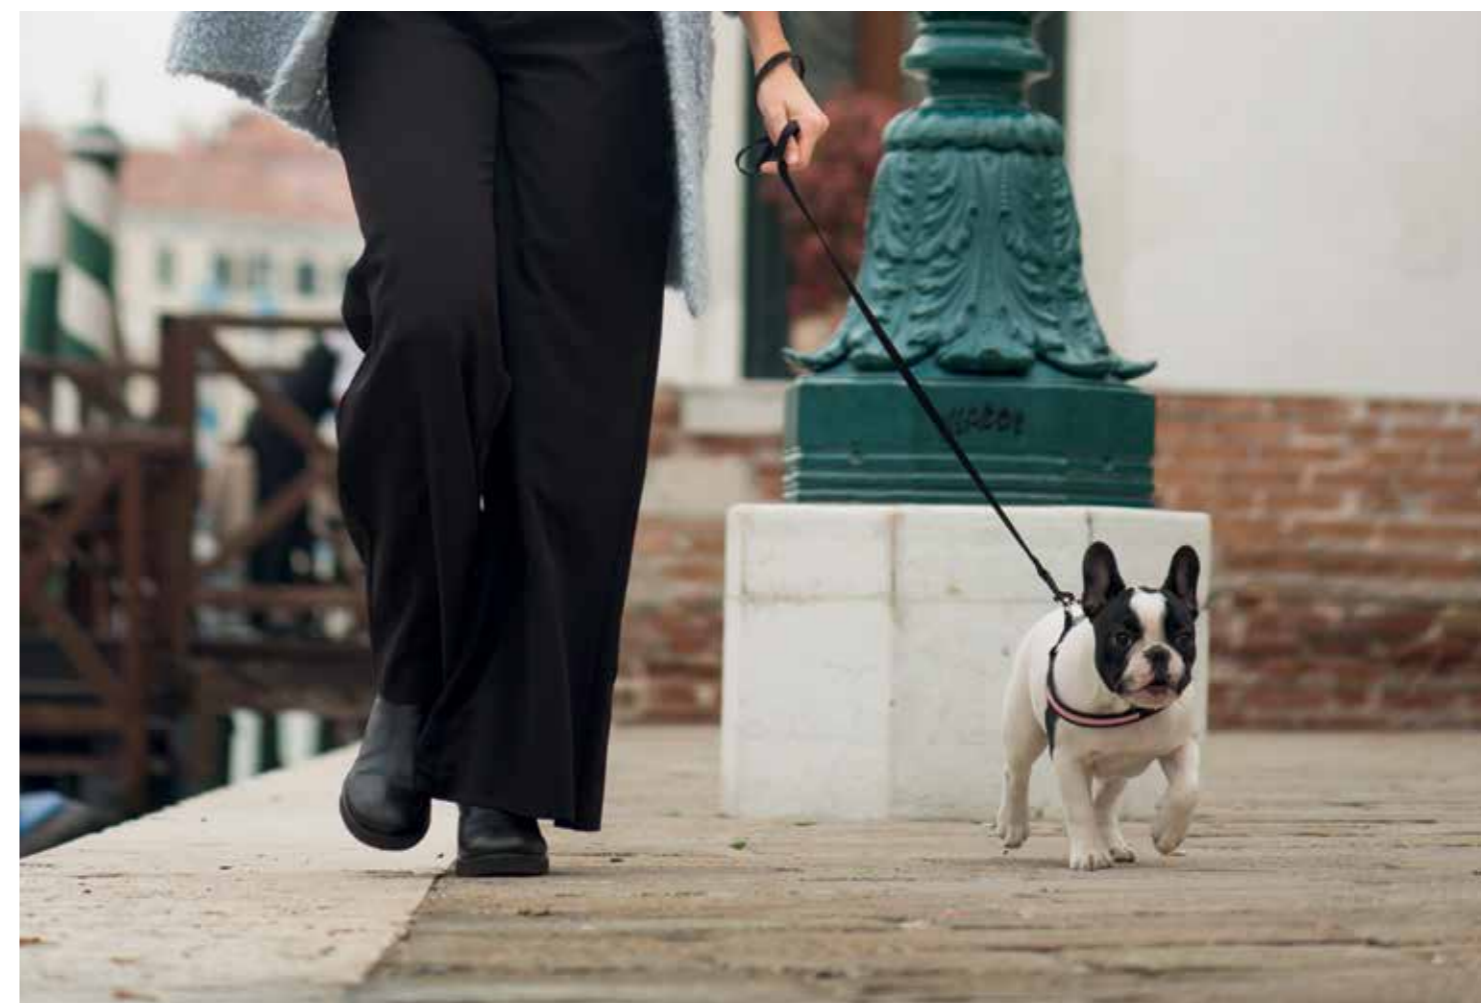

MESH LEASH

Code: TF360

Material: PP fabric with reflective stitching + padded mesh handle

Specifications: Suitable for small and medium-sized dogs, cats, and pets.

The leash has a reflective stitching that makes it ideal for night walks. Made in Italy.

The handle is padded with a soft mesh that gives more comfort to the grip.

The leash is provided with a welded ring to attach a poop bag dispenser.

Perfect to match with our Easy Fit Mesh collection.

Length:

130 cm

Colours:

MESH LEASH: FLUO

Code: TF360

Material: PP fabric with reflective stitching + padded mesh handle

Specifications: Suitable for small and medium-sized dogs, cats, and pets.

It has a reflective stitching that makes it ideal for night walks. Made in Italy.

The handle is padded with a soft mesh that gives more comfort to the grip.

The leash is provided with a welded ring to attach a poop bag dispenser.

Perfect to match with our Easy Fit Fluo Mesh collection.

Length:

130 cm

Colours:

MESH LEASH: CAMOUFLAGE

Code: T382

Material: PP fabric with reflective stitching + padded mesh handle

Specifications: Suitable for small and medium-sized dogs, cats, and pets.

It has a reflective stitching that makes it ideal for night walks. Made in Italy.

The handle is padded with a soft mesh that gives more comfort to the grip.

The leash is provided with a welded ring to attach a poop bag dispenser.

Perfect to match with our Easy Fit Camouflage Mesh collection.

Length:

130 cm

Colours: