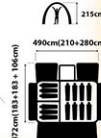

LODGE FAMILY

$629

DTS-LODF-C