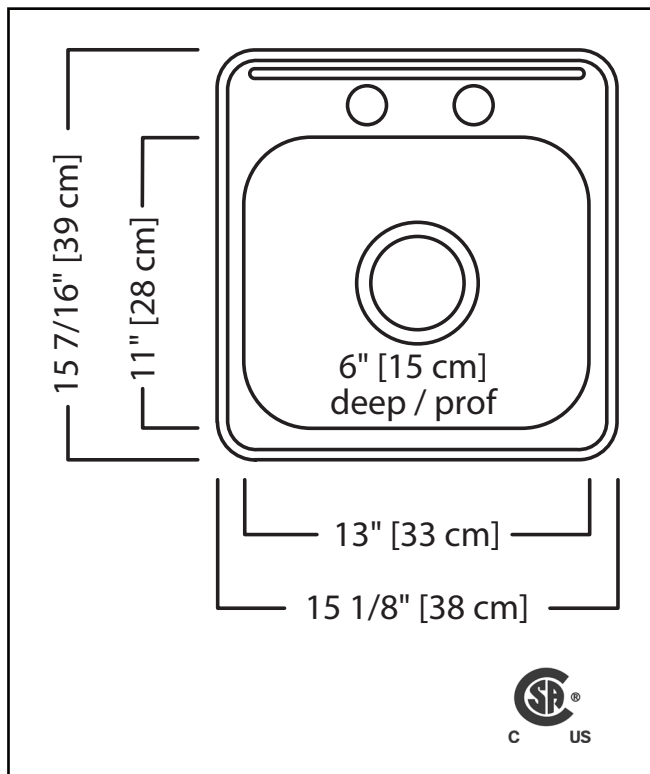

KINDRED

STEEL QUEEN

SINGLE BOWL 20 GAUGE TOPMOUNT/DROP IN

MODEL: QSL1515-6-2N (2 FAUCET HOLES)

MODEL: QSL1515-6-1N (1 FAUCET HOLE)

- ✓ EZ Torque hassle-free installation system that simplifies the installation process...just drop and drill
- ✓ Sound dampening system that reduces excess noise from running water and disposal vibration
- ✓ Resilient finish offers lasting durability
- ✓ Worry free 20 gauge steel from the industry leader in stainless

TECHNICAL FEATURES

| | |
|------------------------|--|
| OVERALL SINK SIZE (OD) | 15 7/16" FB x 15 1/8" LR |
| BOWL SIZE (ID) | 11" FB x 13" LR x 6" DP |
| MINIMUM CABINET SIZE | 18" |
| MATERIAL | 20 Gauge |
| BOWL CORNER RADIUS | 50 mm |
| STAINLESS STEEL FINISH | Satin Finished Bowl with Mirror Finished Rim |
| DRAIN HOLE LOCATION | Center |
| INSTALLATION TYPE | Topmount/Drop In |
| SOUND COATING | Undercoating |
| WEIGHT | 5.5lbs |
| WARRANTY | Limited Lifetime |
| COUNTRY OF ORIGIN | Canada |