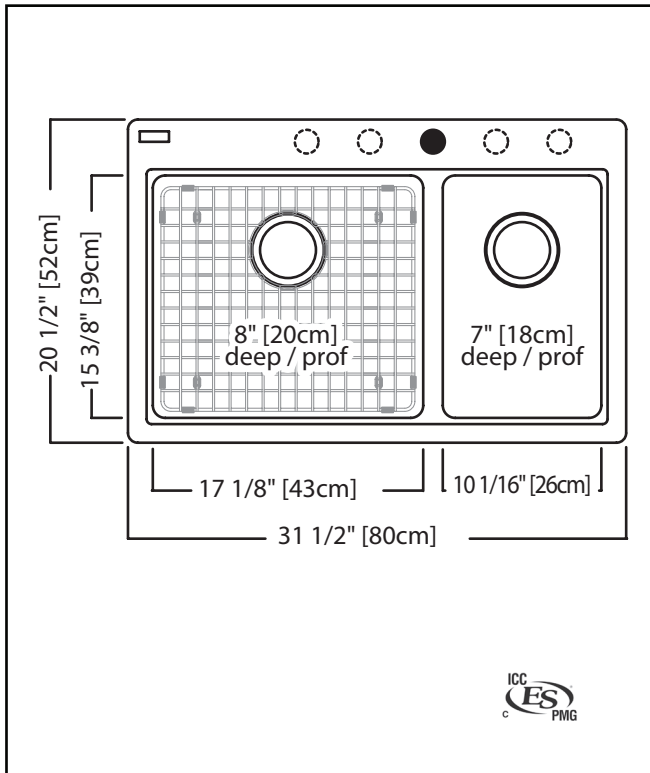

### TECHNICAL FEATURES

OVERALL SINK SIZE (OD)	20 1/2" FB x 31 1/2" LR
LARGE BOWL SIZE (ID)	15 3/8" FB x 17 1/8" LR x 8" DP
SMALL BOWL SIZE (ID)	15 3/8" FB x 10 1/16" LR x 7" DP
MINIMUM CABINET SIZE	33"
CORNER RADIUS	20 mm
DRAIN HOLE LOCATION	Rear
INSTALLATION TYPE	Topmount/Drop In
SOUND DAMPENING	Natural Sound Absorbing Material
WEIGHT	51.9 lbs
WARRANTY	Limited Lifetime
COUNTRY OF ORIGIN	Slovakia