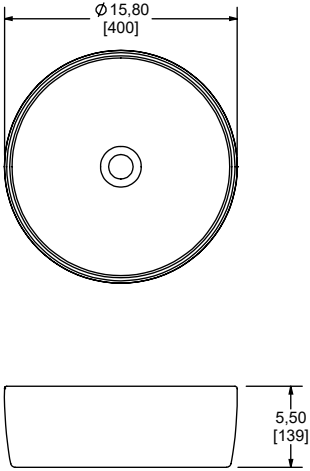

**PRODUCT FEATURES:**

Vessel bathroom sink.  
Round basin.  
Without overflow.

**MATERIALS:**

High-gloss vitreous china.  
Durable and scratch-resistant finishing.

**INSTALLATION:**

Vessel.

**CODES AND STANDARDS:**

ASME A112.19.2 / CSA B45.1-2018 -  
Ceramic Plumbing Fixtures

**FINISHINGS:**

W White

Estimated Dimensions Dim. inch. [mm]

Recommended ADA Installation

**NOTES:**  
Install the product according to the Installation Guide.