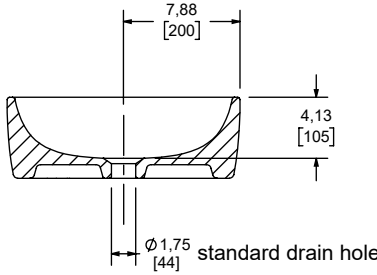

**PRODUCT FEATURES:**

Vessel bathroom sink.  
Round basin.  
Without overflow.

**MATERIALS:**

High-gloss vitreous china.  
Durable and scratch-resistant finishing.

**INSTALLATION:**

Vessel.

**CODES AND STANDARDS:**

ASME A112.19.2 / CSA B45.1-2018 -  
Ceramic Plumbing Fixtures

**FINISHINGS:**

W White

Estimated Dimensions Dim. inch. [mm]

Recommended ADA Installation

**NOTES:**  
Install the product according to the Installation Guide.