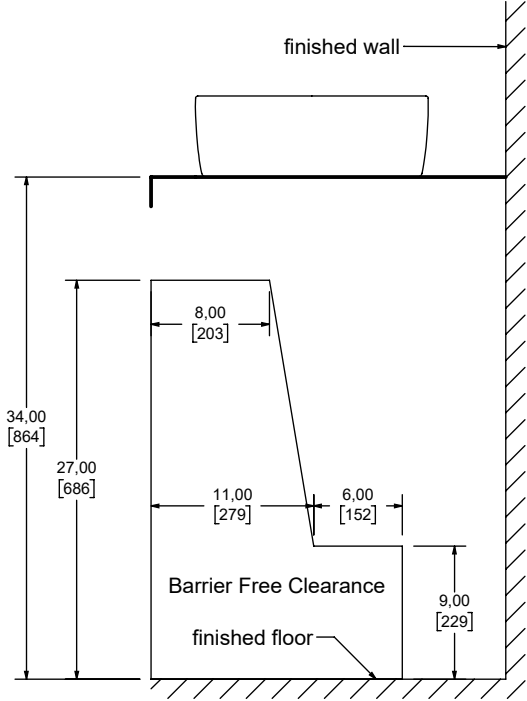

ASME A112.19.2 / CSA B45.1-2018 -  
Ceramic Plumbing Fixtures

**FINISHINGS:**

W White

Estimated Dimensions Dim. inch. [mm]

Recommended ADA Installation

**NOTES:**  
Install the product according to the Installation Guide.