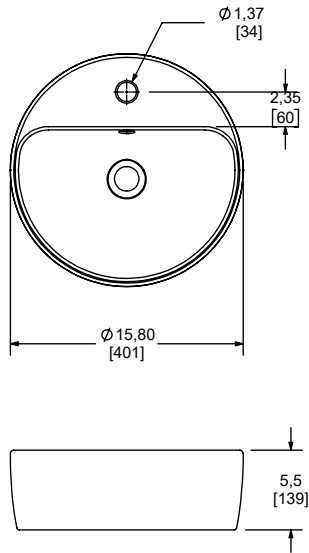

**PRODUCT FEATURES:**

Vessel bathroom round sink.  
Single faucet hole.  
Rear overflow.

**MATERIALS:**

High-gloss vitreous china.  
Durable and scratch-resistant finishing.

**INSTALLATION:**

Vessel.

**CODES AND STANDARDS:**

ASME A112.19.2 / CSA B45.1-2018 -  
Ceramic Plumbing Fixtures

**FINISHINGS:**

W White

Estimated Dimensions Dim. inch. [mm]

Recommended ADA Installation

**NOTES:**

Install the product according to the Installation Guide.