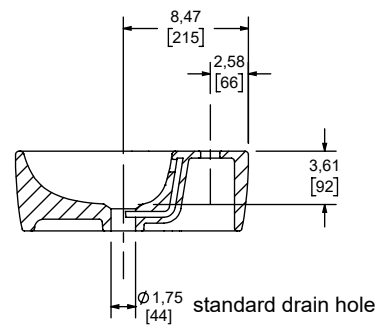

**PRODUCT FEATURES:**

Vessel bathroom round sink.  
Single faucet hole.  
Rear overflow.

**MATERIALS:**

High-gloss vitreous china.  
Durable and scratch-resistant finishing.

**INSTALLATION:**

Vessel.

**CODES AND STANDARDS:**

ASME A112.19.2 / CSA B45.1-2018 -  
Ceramic Plumbing Fixtures

**FINISHINGS:**

W White

Estimated Dimensions Dim. inch. [mm]

Recommended ADA Installation

**NOTES:**

Install the product according to the Installation Guide.