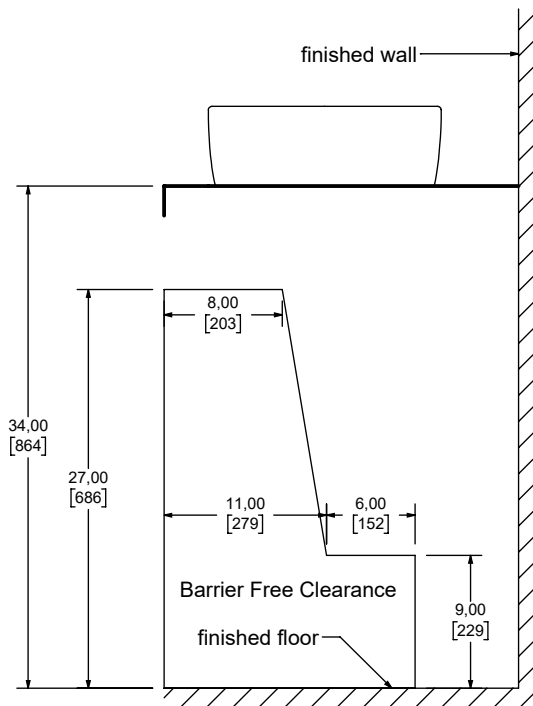

**PRODUCT FEATURES:**

Vessel bathroom round sink.  
Single faucet hole.  
Rear overflow.

**MATERIALS:**

High-gloss vitreous china.  
Durable and scratch-resistant finishing.

**INSTALLATION:**

Vessel.

**CODES AND STANDARDS:**

ASME A112.19.2 / CSA B45.1-2018 -  
Ceramic Plumbing Fixtures

**FINISHINGS:**

W White

Estimated Dimensions Dim. inch. [mm]

Recommended ADA Installation

**NOTES:**

Install the product according to the Installation Guide.