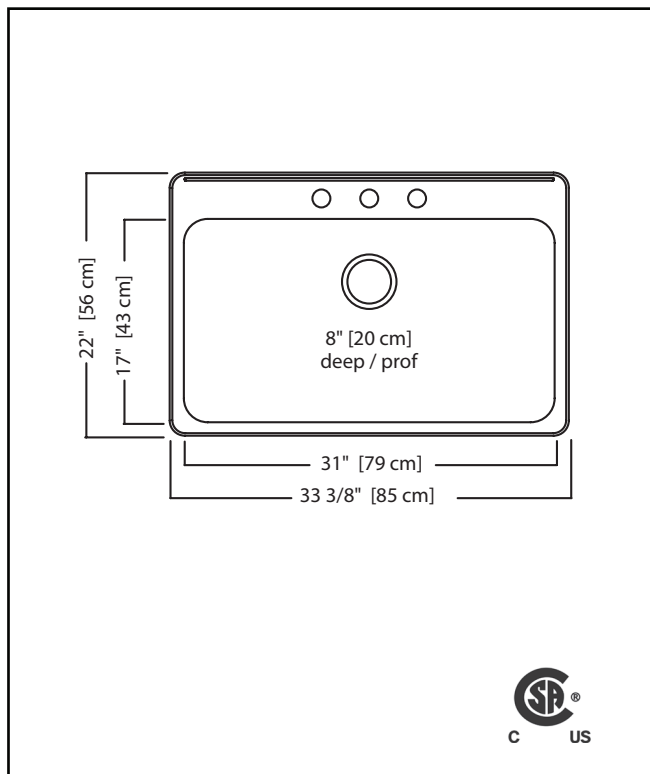

KINDRED

STEEL QUEEN

SINGLE BOWL 20 GAUGE TOPMOUNT/DROP IN

MODEL: QSLA2233-8-4N (4 FAUCET HOLES)

MODEL: QSLA2233-8-3N (3 FAUCET HOLES)

MODEL: QSLA2233-8-1N (1 FAUCET HOLE)

- ✓ EZ Torque hassle-free installation system that simplifies the installation process...just drop and drill
- ✓ Sound dampening system that reduces excess noise from running water and disposal vibration
- ✓ Rear off-set drain maximizes the usable bottom surface of the bowl while also creating extra cabinet space beneath the sink
- ✓ Resilient finish offers lasting durability

TECHNICAL FEATURES

OVERALL SINK SIZE (OD)	22" FB x 33 3/8" LR
BOWL SIZE (ID)	17" FB x 31" LR x 8" DP
MINIMUM CABINET SIZE	36"
MATERIAL	20 Gauge
CORNER RADIUS	50 mm
STAINLESS STEEL FINISH	Satin Finish with Mirror Finished Rim
DRAIN HOLE LOCATION	Rear
INSTALLATION TYPE	Topmount/Drop In
SOUND COATING	Undercoating
WEIGHT	16.4 lbs
WARRANTY	Limited Lifetime
COUNTRY OF ORIGIN	Canada