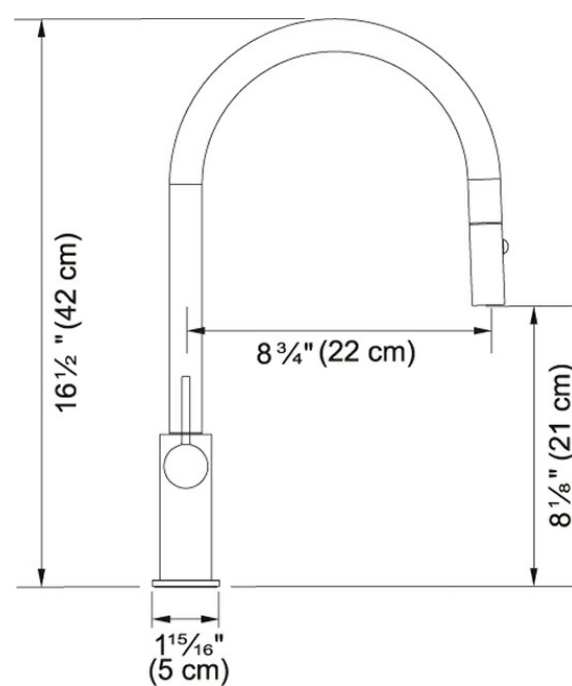

Available Finishes: Polished Chrome, Matte Black, Satin Nickel

Product Picture

Technical Drawing

Product Information

Version	Arc Spout
Spray Type	Spray & Stream
Faucet Operation	Side Lever
Flow Rate	1.75 gpm
Cartridge	Ceramic Cartridge
Where to buy	Showroom
Countertop hole diameter	1 3/8"