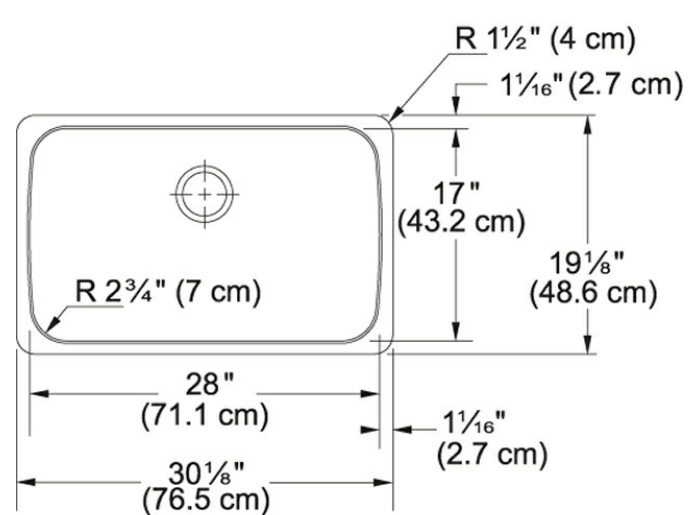

Product Picture

Product Dimensions

| | |
|----------------------|---------|
| Length overall | 30 1/8" |
| Width overall | 19 1/8" |
| Length of large bowl | 28" |
| Width of large bowl | 17" |
| Depth of large bowl | 9" |
| Minimum Cabinet Size | 36" |

Technical Drawing

General Information

| | |
|--------------------|--------------------------|
| Type of Material | 18 Gauge Stainless Steel |
| Number of Bowls | 1 |
| Faucet Hole | 0 |
| Installation Clips | Yes |
| Cut-Out Template | Yes |