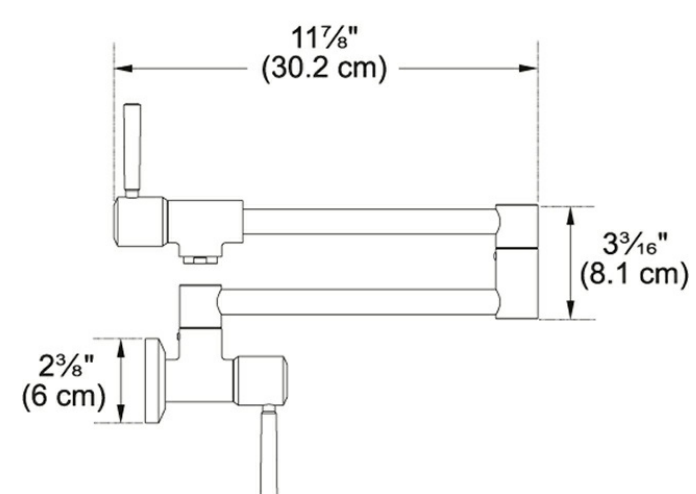

Product Picture

Technical Drawing

Product Information

Version	Wall Mounted
Spray Type	Full Stream
Faucet Operation	2 Handle Mixer
Flow Rate	2.2 gpm
Cartridge	1/2" Ceramic Cartridge
Where to buy	Showroom

Article Numbers

FUN#	115.0481.428
US Part Number	PF5220