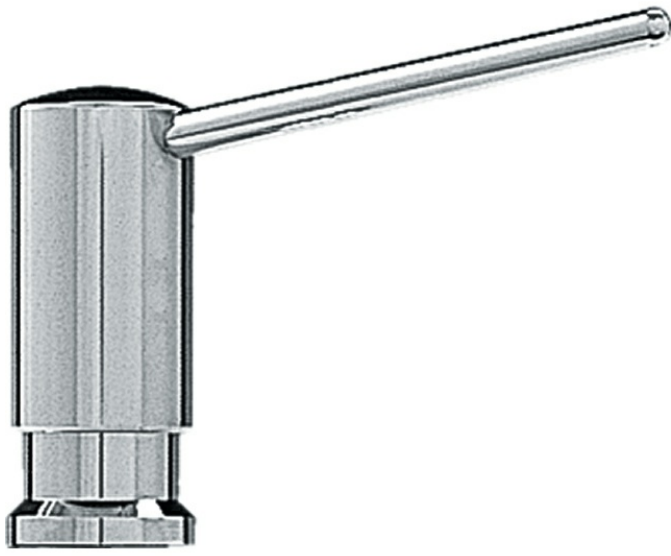

Soap dispenser Satin Nickel

An inspired soap dispensing solution for the kitchen, Franke soap dispensers are counter-sunk for an elegant look, leaving only the dispensing head visible. This soap dispenser matches the Franke Ambient faucet family and is available in multiple finishes to match your decor.

Product Picture

Article Numbers

FUN#	119.0155.993
US Part Number	SD3180

Technical Drawing