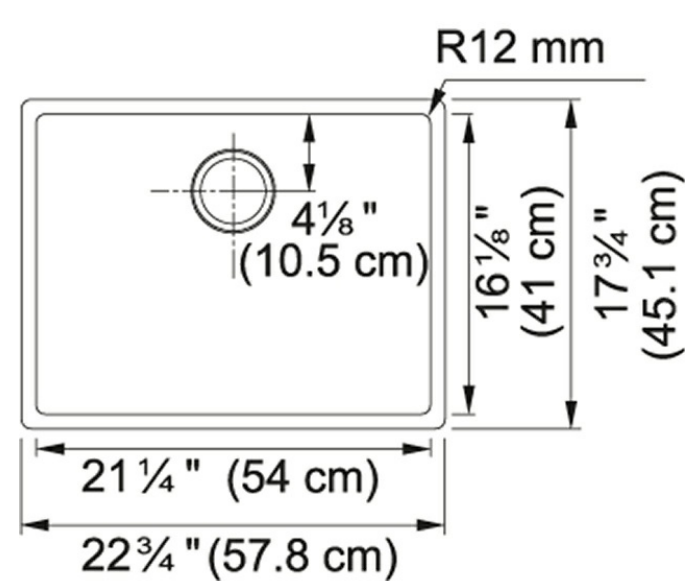

Product Picture

Product Dimensions

Length overall	22 3/4"
Width overall	17 3/4"
Length of large bowl	21 1/4"
Width of large bowl	16 1/8"
Depth of large bowl	5"
Minimum Cabinet Size	27"

Technical Drawing

General Information

Type of Material	18 Gauge Stainless Steel
Number of Bowls	1
Faucet Hole	0
Installation Clips	Yes
Cut-Out Template	Yes

Article Numbers

FUN#	122.0484.653
US Part Number	CUX11021-ADA