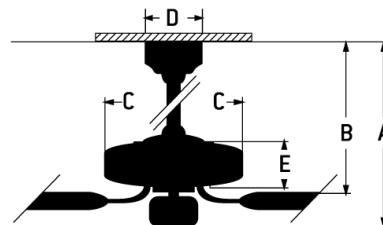

### Specs

|   |                     |
|---|---------------------|
| <b>Blade Sweep Opt (in.)</b>                | 60                  |
| <b>Blades</b>                               | 3                   |
| <b>Blade Pitch (deg)</b>                    | 15                  |
| <b>Motor Size (MM)</b>                      | 153X15              |
| <b>Amps at High Speed</b>                   | 0.37                |
| <b>Watts (Hi Speed)</b>                     | 28.82               |
| <b>Energy Guide Watts</b>                   | 18                  |
| <b>Energy Guide CFM</b>                     | 5189                |
| <b>Energy Guide CFM_Watts</b>               | 288                 |
| <b>Energy Guide Est. Yearly Energy Cost</b> | 5                   |
| <b>High Speed (CFM)</b>                     | 7525.42             |
| <b>Low Speed (CFM)</b>                      | 2529.58             |
| <b>Carton Size (CU FT)</b>                  | 3.10                |
| <b>Bulb CCT</b>                             | 3000                |
| <b>Bulb Wattage</b>                         | 18                  |
| <b>Compatible Control Types</b>             | WIDC Handheld       |
| <b>CRI</b>                                  | 90                  |
| <b>Light Kit Options</b>                    | Included (Optional) |
| <b>Lumens</b>                               | 878.70              |

### Dimensions

|                             |       |
|-----------------------------|-------|
| <b>A:</b>                   | 14.34 |
| <b>B:</b>                   | 11    |
| <b>C:</b>                   | 7.48  |
| <b>D:</b>                   | 6.03  |
| <b>E:</b>                   | 6.85  |
| <b>F: w/o Light Kit -</b>   | 6.85  |
| <b>A:</b>                   | 14.34 |
| <b>Downrod Length (in.)</b> | 6     |