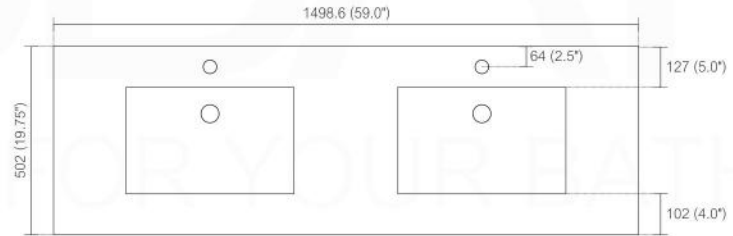

ANZIANO 60" DOUBLE SINK BATHROOM VANITY - SKU# ASL1560

Discription:

18mm Thick MDO Construction Console w/ Four Doors and Six Drawers
 Integrated European Soft-Closing hardware
 Pure White Quartz Counter Top
 Hydraulic Hinges (more durable than spring activated)
 Open back, w/ 3.5" clearance behind drawers for easy plumbing access
 Matching Mirrors Available

SINK CUT OUT OPENING
 400 (15.75"W) x 273 (10.75"D)

. Adjustments

The options for height adjustment depend on the type of base plate. All adjustments can be made independent of one another.

For depth adjustment, select base plates have worm gear adjustment access through the hinge arm.

Side adjustment

Depth adjustment via worm gear

Height adjustment via base plate

. Reveal

The reveal (R) is the distance required between two doors or between the door and side wall of the cabinet to allow sufficient space for opening the door. The required reveal width (R) depends on the thickness of the door. Most cabinet makers prefer a reveal (R) of between 3mm and 6mm.

Dimensions:	width	depth	height
inches	58"	19.25"	34.5"
mm	1473	489	875

NOTE: DIMENSIONS AND TECHNICAL DETAILS ARE SUBJECT TO CHANGE WITHOUT NOTICE

All rights reserved. The authors retain all copyrights in any text, graphic images and photos in this book. No part of this publication may be reproduced or transmitted in any form or by any means, electronic or mechanical, including photocopying, recording, or any information storage and retrieval system, without permission in writing from the authors.