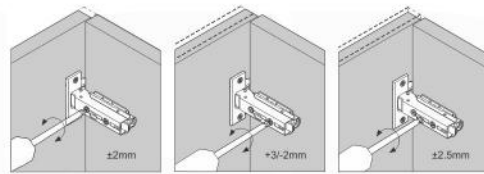

ANZIANO 60" DOUBLE SINK BATHROOM VANITY - SKU# ASL1560

Discription:

18mm Thick MDO Construction Console w/ Four Doors and Six Drawers
 Integrated European Soft-Closing hardware
 Pure White Quartz Counter Top
 Hydraulic Hinges (more durable than spring activated)
 Open back, w/ 3.5" clearance behind drawers for easy plumbing access
 Matching Mirrors Available

SINK CUT OUT OPENING
 400 (15.75"W) x 273 (10.75"D)

. Adjustments

The options for height adjustment depend on the type of base plate. All adjustments can be made independent of one another.

For depth adjustment, select base plates have worm gear adjustment access through the hinge arm.

Side adjustment

Depth adjustment via worm gear

Height adjustment via base plate

. Reveal

The reveal (R) is the distance required between two doors or between the door and side wall of the cabinet to allow sufficient space for opening the door. The required reveal width (R) depends on the thickness of the door. Most cabinet makers prefer a reveal (R) of between 3mm and 6mm.

Dimensions:	width	depth	height
inches	58"	19.25"	34.5"
mm	1473	489	875

NOTE: DIMENSIONS AND TECHNICAL DETAILS ARE SUBJECT TO CHANGE WITHOUT NOTICE

All rights reserved. The authors retain all copyrights in any text, graphic images and photos in this book. No part of this publication may be reproduced or transmitted in any form or by any means, electronic or mechanical, including photocopying, recording, or any information storage and retrieval system, without permission in writing from the authors.