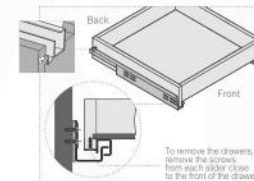

SINK CUT OUT OPENING
 400 (15.75"W) x 273 (10.75"D)

. Adjustments

The options for height adjustment depend on the type of base plate. All adjustments can be made independent of one another.

For depth adjustment, select base plates have worm gear adjustment access through the hinge arm.

Side adjustment

Depth adjustment via worm gear

Height adjustment via base plate

. Reveal

The reveal (R) is the distance required between two doors or between the door and side wall of the cabinet to allow sufficient space for opening the door. The required reveal width (R) depends on the thickness of the door. Most cabinet makers prefer a reveal (R) of between 3mm and 6mm.

Adjustments

The options for height adjustment depend on the type of base plate. All adjustments can be made independent of one another.

For depth adjustment, select base plates have worm gear adjustment access through the hinge arm.

Dimensions:	width	depth	height
inches	58"	19.25"	34.5"
mm	1473	489	875

NOTE: DIMENSIONS AND TECHNICAL DETAILS ARE SUBJECT TO CHANGE WITHOUT NOTICE

All rights reserved. The authors retain all copyrights in any text, graphic images and photos in this book. No part of this publication may be reproduced or transmitted in any form or by any means, electronic or mechanical, including photocopying, recording, or any information storage and retrieval system, without permission in writing from the authors.