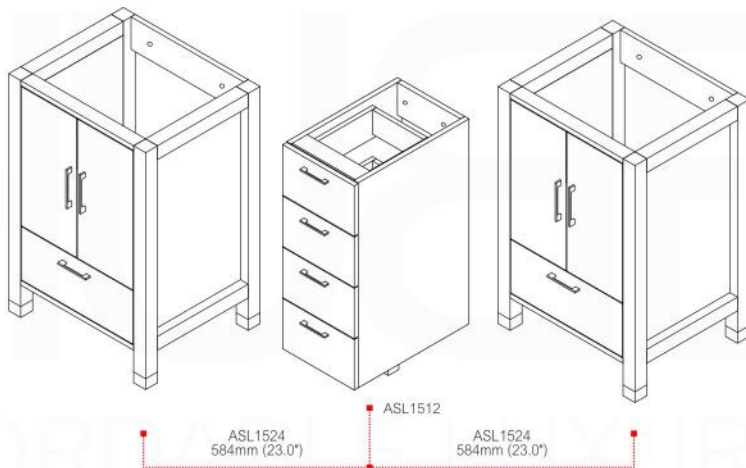

ANZIANO 60" DOUBLE SINK BATHROOM VANITY - SKU# ASL1560

Discription:

18mm Thick MDO Construction Console w/ Four Doors and Six Drawers
 Integrated European Soft-Closing hardware
 Pure White Quartz Counter Top
 Hydraulic Hinges (more durable than spring activated)
 Open back, w/ 3.5" clearance behind drawers for easy plumbing access
 Matching Mirrors Available

SINK CUT OUT OPENING
 400 (15.75"W) x 273 (10.75"D)

. Adjustments

The options for height adjustment depend on the type of base plate. All adjustments can be made independent of one another.

For depth adjustment, select base plates have worm gear adjustment access through the hinge arm.

Side adjustment

Depth adjustment via worm gear

Height adjustment via base plate

. Reveal

The reveal (R) is the distance required between two doors or between the door and side wall of the cabinet to allow sufficient space for opening the door. The required reveal width (R) depends on the thickness of the door. Most cabinet makers prefer a reveal (R) of between 3mm and 6mm.

Dimensions:	width	depth	height
inches	58"	19.25"	34.5"
mm	1473	489	875

NOTE: DIMENSIONS AND TECHNICAL DETAILS ARE SUBJECT TO CHANGE WITHOUT NOTICE

All rights reserved. The authors retain all copyrights in any text, graphic images and photos in this book. No part of this publication may be reproduced or transmitted in any form or by any means, electronic or mechanical, including photocopying, recording, or any information storage and retrieval system, without permission in writing from the authors.