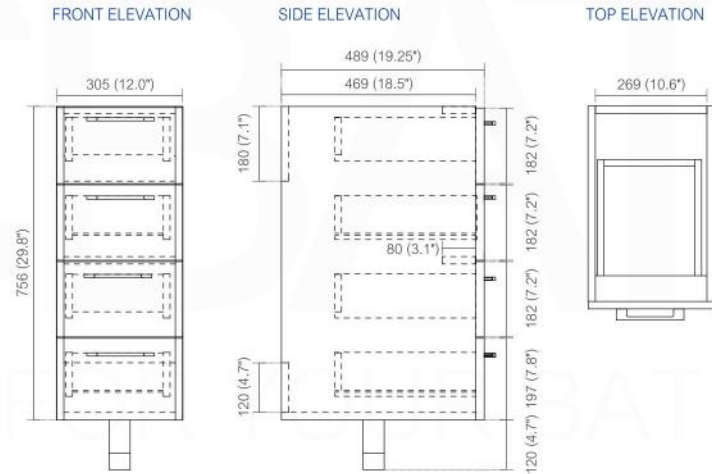

ANZIANO 60" DOUBLE SINK BATHROOM VANITY - SKU# ASL1560

Discription:

18mm Thick MDO Construction Console w/ Four Doors and Six Drawers
 Integrated European Soft-Closing hardware
 Pure White Quartz Counter Top
 Hydraulic Hinges (more durable than spring activated)
 Open back, w/ 3.5" clearance behind drawers for easy plumbing access
 Matching Mirrors Available

SINK CUT OUT OPENING
 400 (15.75"W) x 273 (10.75"D)

. Adjustments

The options for height adjustment depend on the type of base plate. All adjustments can be made independent of one another.

For depth adjustment, select base plates have worm gear adjustment access through the hinge arm.

Side adjustment

Depth adjustment via worm gear

Height adjustment via base plate

. Reveal

The reveal (R) is the distance required between two doors or between the door and side wall of the cabinet to allow sufficient space for opening the door. The required reveal width (R) depends on the thickness of the door. Most cabinet makers prefer a reveal (R) of between 3mm and 6mm.

Dimensions:	width	depth	height
inches	58"	19.25"	34.5"
mm	1473	489	875

NOTE: DIMENSIONS AND TECHNICAL DETAILS ARE SUBJECT TO CHANGE WITHOUT NOTICE

All rights reserved. The authors retain all copyrights in any text, graphic images and photos in this book. No part of this publication may be reproduced or transmitted in any form or by any means, electronic or mechanical, including photocopying, recording, or any information storage and retrieval system, without permission in writing from the authors.