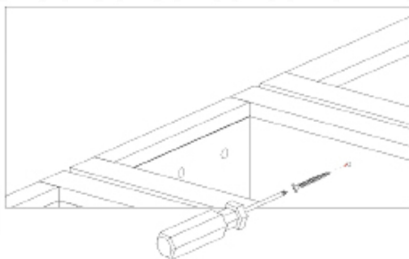

DOLCE AD684

Countertop: QT84 / Sink: AD66CS

Dimensions:	width	depth	height
inches	81.5"	19.75"	34.875"
mm	2075.18	502	886

NOTE: DIMENSIONS AND TECHNICAL DETAILS ARE SUBJECT TO CHANGE WITHOUT NOTICE

. SIDE CABINET - FRONT ELEVATION

. SIDE CABINET - SIDE ELEVATION

. SIDE CABINET - TOP ELEVATION

. MIDDLE CABINET - FRONT ELEVATION

. MIDDLE CABINET - SIDE ELEVATION

. MIDDLE CABINET - SIDE ELEVATION

Note: Cabinet style, shape may vary from the picture above. Instructional purposes only.