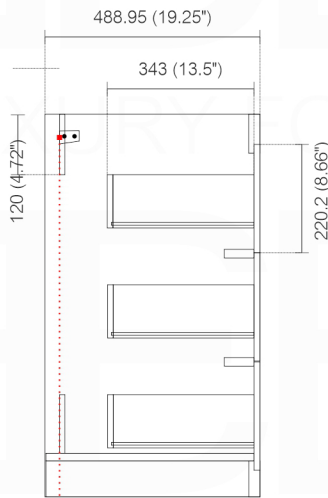

DOLCE AD684

Countertop: QT84 / Sink: AD66CS

Dimensions:	width	depth	height
inches	81.5"	19.75"	34.875"
mm	2075.18	502	886

NOTE: DIMENSIONS AND TECHNICAL DETAILS ARE SUBJECT TO CHANGE WITHOUT NOTICE

. SIDE CABINET - FRONT ELEVATION

. SIDE CABINET - SIDE ELEVATION

. SIDE CABINET - TOP ELEVATION

. MIDDLE CABINET - FRONT ELEVATION

. MIDDLE CABINET - SIDE ELEVATION

. MIDDLE CABINET - SIDE ELEVATION

Note: Cabinet style, shape may vary from the picture above. Instructional purposes only.