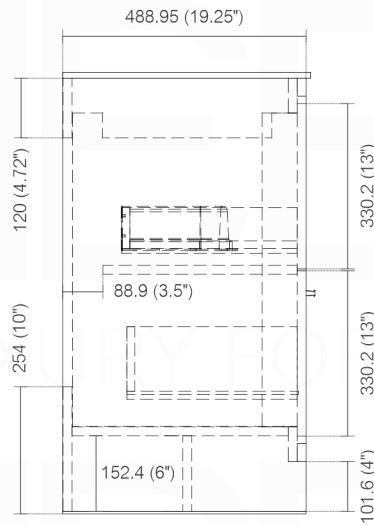

DOLCE AD684

Countertop: QT84 / Sink: AD66CS

Dimensions:	width	depth	height
inches	81.5"	19.75"	34.875"
mm	2075.18	502	886

NOTE: DIMENSIONS AND TECHNICAL DETAILS ARE SUBJECT TO CHANGE WITHOUT NOTICE

. SIDE CABINET - FRONT ELEVATION

. SIDE CABINET - SIDE ELEVATION

. SIDE CABINET - TOP ELEVATION

. MIDDLE CABINET - FRONT ELEVATION

. MIDDLE CABINET - SIDE ELEVATION

. MIDDLE CABINET - SIDE ELEVATION

Note: Cabinet style, shape may vary from the picture above. Instructional purposes only.