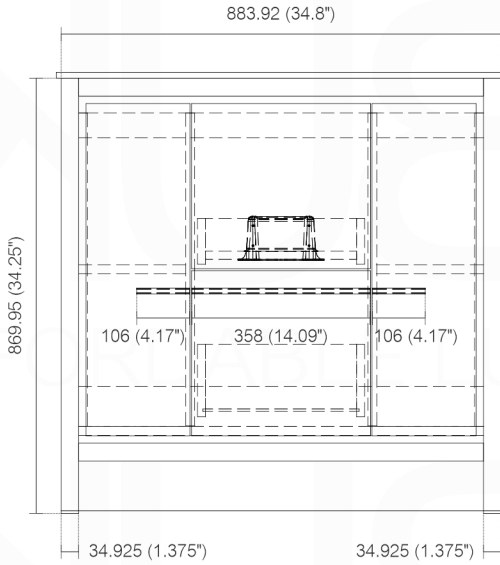

DOLCE AD684

Countertop: QT84 / Sink: AD66CS

Dimensions:	width	depth	height
inches	81.5"	19.75"	34.875"
mm	2075.18	502	886

NOTE: DIMENSIONS AND TECHNICAL DETAILS ARE SUBJECT TO CHANGE WITHOUT NOTICE

. SIDE CABINET - FRONT ELEVATION

. SIDE CABINET - SIDE ELEVATION

. SIDE CABINET - TOP ELEVATION

. MIDDLE CABINET - FRONT ELEVATION

. MIDDLE CABINET - SIDE ELEVATION

. MIDDLE CABINET - SIDE ELEVATION

Note: Cabinet style, shape may vary from the picture above. Instructional purposes only.