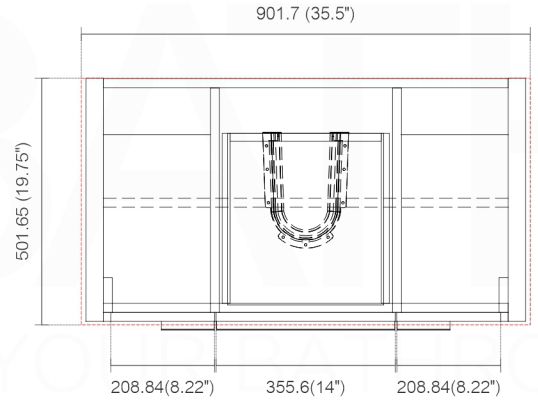

DOLCE AD684

Countertop: QT84 / Sink: AD66CS

Dimensions:	width	depth	height
inches	81.5"	19.75"	34.875"
mm	2075.18	502	886

NOTE: DIMENSIONS AND TECHNICAL DETAILS ARE SUBJECT TO CHANGE WITHOUT NOTICE

. SIDE CABINET - FRONT ELEVATION

. SIDE CABINET - SIDE ELEVATION

. SIDE CABINET - TOP ELEVATION

. MIDDLE CABINET - FRONT ELEVATION

. MIDDLE CABINET - SIDE ELEVATION

. MIDDLE CABINET - SIDE ELEVATION

Note: Cabinet style, shape may vary from the picture above. Instructional purposes only.