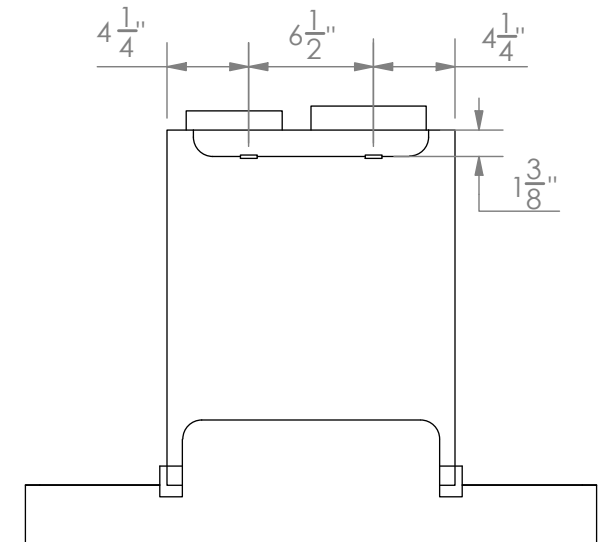

A831

TOP

CHIMNEY COVERS

FRONT

SIDE

BACK

All measurements are in inches