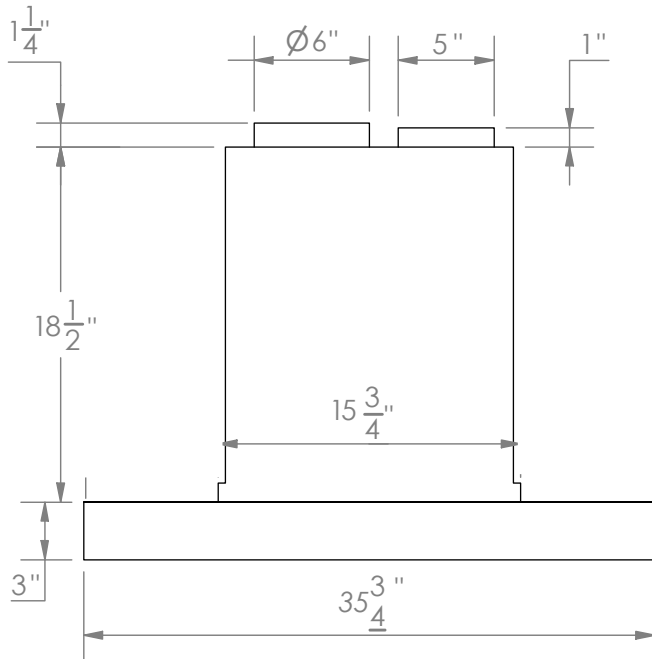

A831

TOP

CHIMNEY COVERS

FRONT

SIDE

BACK

All measurements are in inches