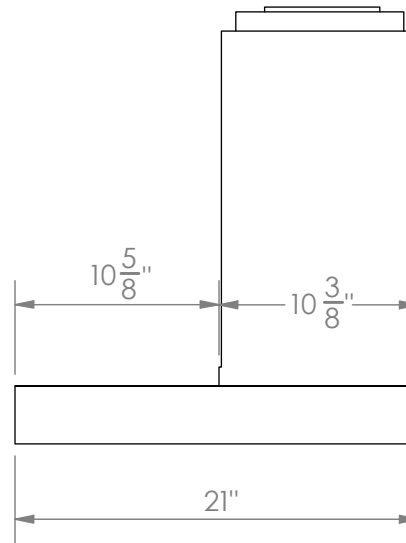

A831

TOP

CHIMNEY COVERS

FRONT

SIDE

BACK

All measurements are in inches