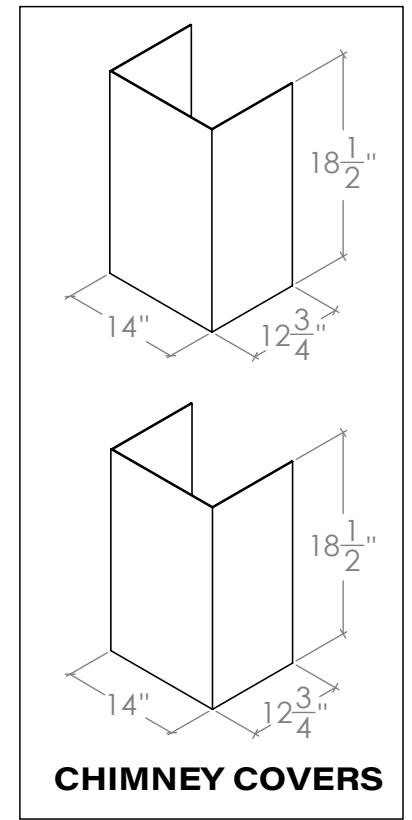

A831

TOP

CHIMNEY COVERS

FRONT

SIDE

BACK

All measurements are in inches