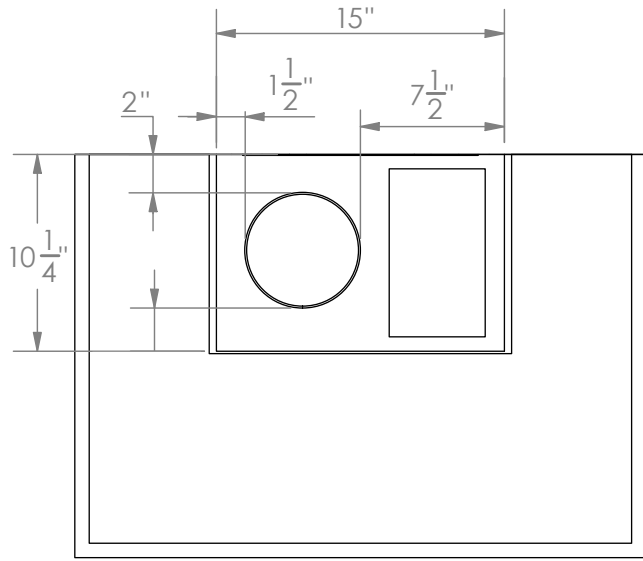

A831

TOP

CHIMNEY COVERS

FRONT

SIDE

BACK

All measurements are in inches