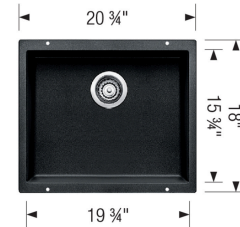

### Design and Planning Tips

- Min cabinet size: 24 in
- Bowl depth: 7,5 in ( 191.0 mm )

What is included:  
Installation instructions  
Cut-out template  
Limited Lifetime Warranty

Depending on cabinet construction, a different cabinet size may be required. Consult the cabinet manufacturer.