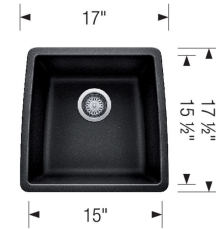

PERFORMA Bar SILGRANIT

Sink Specifications

Color	SKU
Café	440078
Anthracite	440079
White	440081
Metallic Gray	440082
Truffle	441288
Cinder	441475
Coal Black	442938

Design and Planning Tips

- Min cabinet size: 21 in
- Bowl depth: 9 in (229.0 mm)