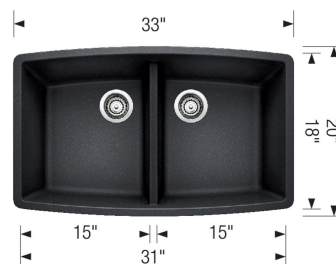

PERFORMA Equal Double SILGRANIT

Warranty

BLANCO offers a limited lifetime warranty on all sinks and faucets, as well as a one-year warranty on all custom accessories.

Code/Standards Compliance

BLANCO sinks and faucets are third-party tested and certified to standards and listed by applicable certification bodies. For more information on individual product listings, contact our office or listing organization.

View our how-to videos to learn more about installing and caring for BLANCO products:
<https://www.blanco.com/us-en/service/how-to-videos/how-to-videos-for-sinks/>

Questions? Contact us today

BLANCO America, Inc.
110 Mount Holly By-Pass
Lumberton, NJ 08048

Phone & Fax
Phone: 888-668-6201
Fax: 609-668-6211

While BLANCO endeavors to provide accurate information, all dimensions are nominal, cannot be guaranteed, and are subject to change or cancellation. BLANCO assumes no responsibility for use of superseded or voided specifications.