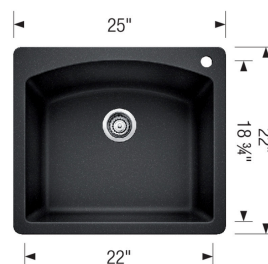

DIAMOND Single Dual Mount SILGRANIT

Sink Specifications

Color	SKU
White	440211
Biscuit	440212
Café	440208
Metallic Gray	440209
Anthracite	440210
Truffle	441280
Cinder	441463
Concrete Gray	442749
Coal Black	442905

Design and Planning Tips

- Min cabinet size: 27 in
- Bowl depth: 10 in (254.0 mm)

What is included:

Sink clips

Installation instructions

Cut-out template

Limited Lifetime Warranty

Depending on cabinet construction, a different cabinet size may be required. Consult the cabinet manufacturer.

1 additional knock-out hole

Cubed weight: 87 lbs.

Optional Accessories

Red Alder Wood Cutting Board	440231
Sink Grid	221000
CapFlow Strainer Cover	517666

Warranty

BLANCO offers a limited lifetime warranty on all sinks and faucets, as well as a one-year warranty on all custom accessories.