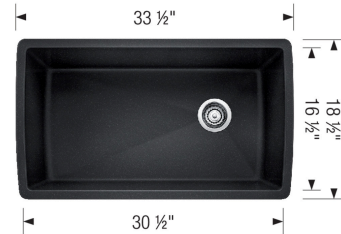

### Design and Planning Tips

- Min cabinet size: 36 in
- Bowl depth: 9,5 in ( 240.0 mm )

What is included:  
Installation instructions  
Cut-out template  
Limited Lifetime Warranty

Undermount installation only

Minimum cabinet size: 36"

Cut-out Dimensions:

Cut-out Length: 30.75"

Cut-out Width: 16.75"

Cut-out Below Counter Depth: 10.29"

Sink Bowl Dimensions:

Sink Bowl Length (left-to-right): 30.5"

Sink Bowl Width (front-to-back): 16.5"