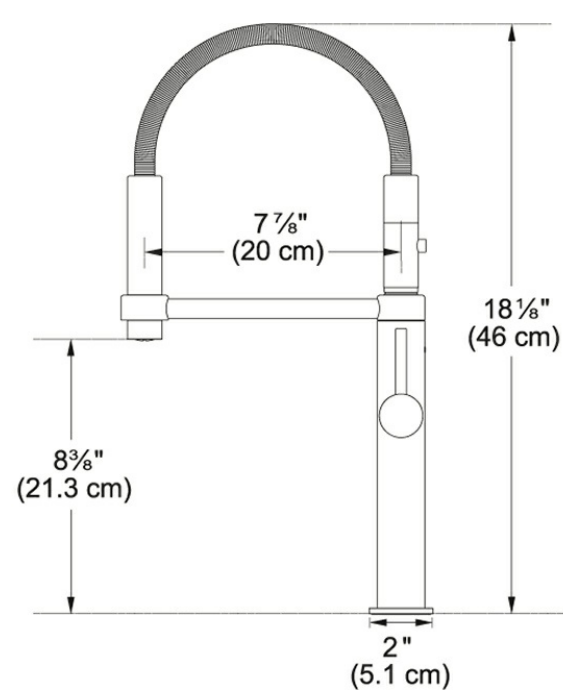

### Product Picture

### Product Information

Version	Semi Pro
Spray Type	Spray & Stream
Faucet Operation	Side Lever
Flow Rate	1.75 gpm
Cartridge	CERAMIC-DISCS--Ø-28
Where to buy	Showroom
Countertop hole diameter	1 3/8"

### Technical Drawing