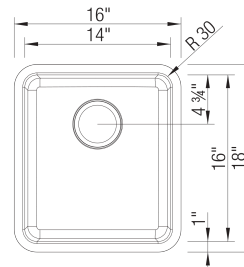

FORMERA Bar Stainless steel Satin Finished

Warranty

BLANCO offers a limited lifetime warranty on all sinks and faucets, as well as a one-year warranty on all custom accessories.

Code/Standards Compliance

BLANCO sinks and faucets are third-party tested and certified to standards and listed by applicable certification bodies. For more information on individual product listings, contact our office or listing organization.

View our how-to videos to learn more about installing and caring for BLANCO products:
<https://www.blanco.com/us-en/service/how-to-videos/how-to-videos-for-sinks/>

Questions? Contact us today

BLANCO America, Inc.
110 Mount Holly By-Pass
Lumberton, NJ 08048

Phone & Fax
Phone: 888-668-6201
Fax: 609-668-6211

While BLANCO endeavors to provide accurate information, all dimensions are nominal, cannot be guaranteed, and are subject to change or cancellation. BLANCO assumes no responsibility for use of superseded or voided specifications.