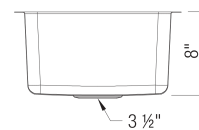

FORMERA Bar Stainless steel Satin Finished

Warranty

BLANCO offers a limited lifetime warranty on all sinks and faucets, as well as a one-year warranty on all custom accessories.

Code/Standards Compliance

BLANCO sinks and faucets are third-party tested and certified to standards and listed by applicable certification bodies. For more information on individual product listings, contact our office or listing organization.

View our how-to videos to learn more about installing and caring for BLANCO products:
<https://www.blanco.com/us-en/service/how-to-videos/how-to-videos-for-sinks/>

Questions? Contact us today

BLANCO America, Inc.
110 Mount Holly By-Pass
Lumberton, NJ 08048

Phone & Fax
Phone: 888-668-6201
Fax: 609-668-6211

While BLANCO endeavors to provide accurate information, all dimensions are nominal, cannot be guaranteed, and are subject to change or cancellation. BLANCO assumes no responsibility for use of superseded or voided specifications.