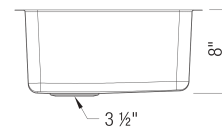

FORMERA Bar Stainless steel Satin Finished

Warranty

BLANCO offers a limited lifetime warranty on all sinks and faucets, as well as a one-year warranty on all custom accessories.

Code/Standards Compliance

BLANCO sinks and faucets are third-party tested and certified to standards and listed by applicable certification bodies. For more information on individual product listings, contact our office or listing organization.

View our how-to videos to learn more about installing and caring for BLANCO products:
<https://www.blanco.com/us-en/service/how-to-videos/how-to-videos-for-sinks/>

Questions? Contact us today

BLANCO America, Inc.
110 Mount Holly By-Pass
Lumberton, NJ 08048

Phone & Fax
Phone: 888-668-6201
Fax: 609-668-6211

While BLANCO endeavors to provide accurate information, all dimensions are nominal, cannot be guaranteed, and are subject to change or cancellation. BLANCO assumes no responsibility for use of superseded or voided specifications.