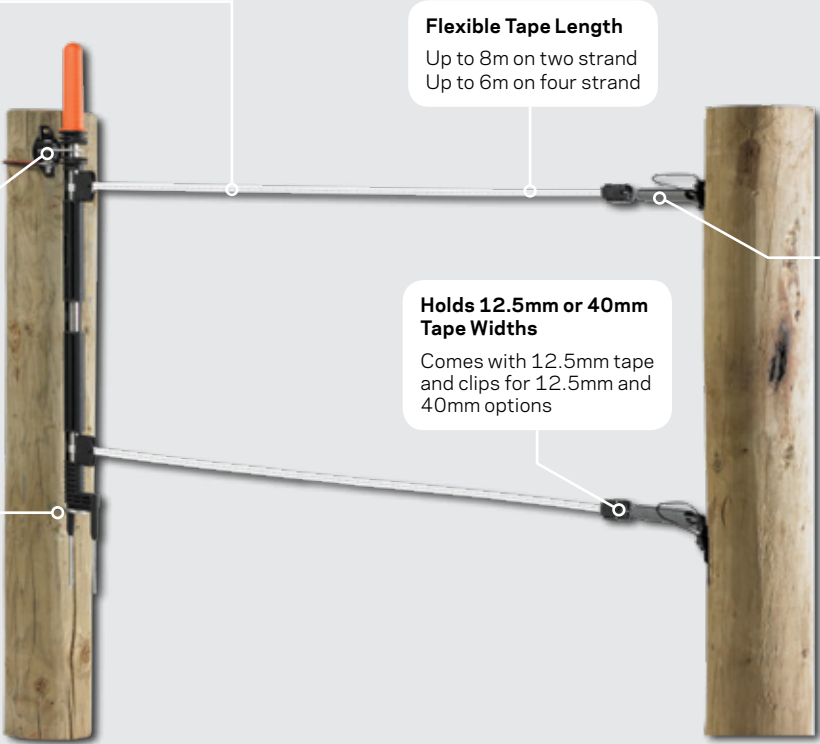

Multi Strand Electric Tape Gates

Pull out all the stops

Multi Strand Electric Tape Gates

A low cost all-in-one permanent electrified gate option for practically any width gateway, that's easy to use and quick to assemble.

Two or Four Strand Models
Two strand model for cattle
Four strand model for sheep

Flexible Tape Length
Up to 8m on two strand
Up to 6m on four strand

Live Gate Hook
Connects gate handle to gate post and electrifies gate when closed, disconnects power when opened

Foot Staple
Used to hold lower end of gate handle to gate post when closed

Holds 12.5mm or 40mm Tape Widths
Comes with 12.5mm tape and clips for 12.5mm and 40mm options

Tension Springs
Avoids over tightening and maintains tape tension when closed