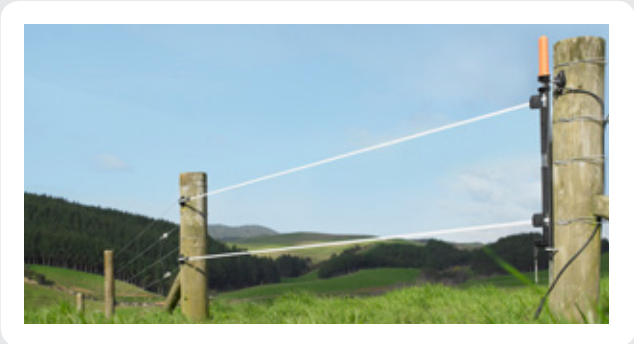

2 STRAND G71802