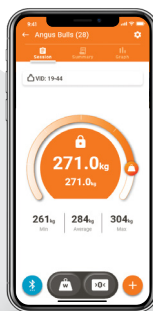

Long lasting, rechargeable lithium battery

Internal rechargeable lithium battery operates for up to 15 hours

Simple to use interface

Large intuitive keypad makes weighing and screen navigation straightforward

The weigh in.

W-0 Weigh Scale

Entry level weigh scale to measure livestock performance. Monitoring livestock weights is a powerful performance measurement tool, giving you insights into animal health, growth and performance.

APP AVAILABLE

Bluetooth Connectivity

Record livestock weights and sessions on your phone. Weights are sent straight to the Gallagher Animal Performance mobile app or 3rd party software applications.

DOWNLOAD IT NOW ↓

W-0

Weigh Scale

G02500

The perfect entry level weigh scale to start measuring your livestock performance

Benefits

Easily measure livestock performance

Monitor weights to manage and improve animal health and growth