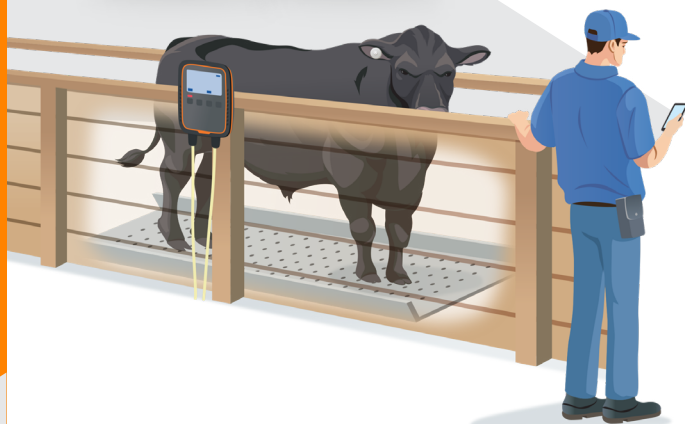

The weigh in.

W-0 Weigh Scale

Entry level weigh scale to measure livestock performance. Monitoring livestock weights is a powerful performance measurement tool, giving you insights into animal health, growth and performance.

APP AVAILABLE

Bluetooth Connectivity

Record livestock weights and sessions on your phone. Weights are sent straight to the Gallagher Animal Performance mobile app or 3rd party software applications.

DOWNLOAD IT NOW ↓

W-0

Weigh Scale

G02500

The perfect entry level weigh scale to start measuring your livestock performance

Benefits

Easily measure livestock performance

Monitor weights to manage and improve animal health and growth

Record livestock weights and sessions on your phone

Bluetooth connectivity sends weights straight to the Gallagher Animal Performance App or 3rd party software applications

Simple to use interface

Large intuitive buttons make weighing straightforward