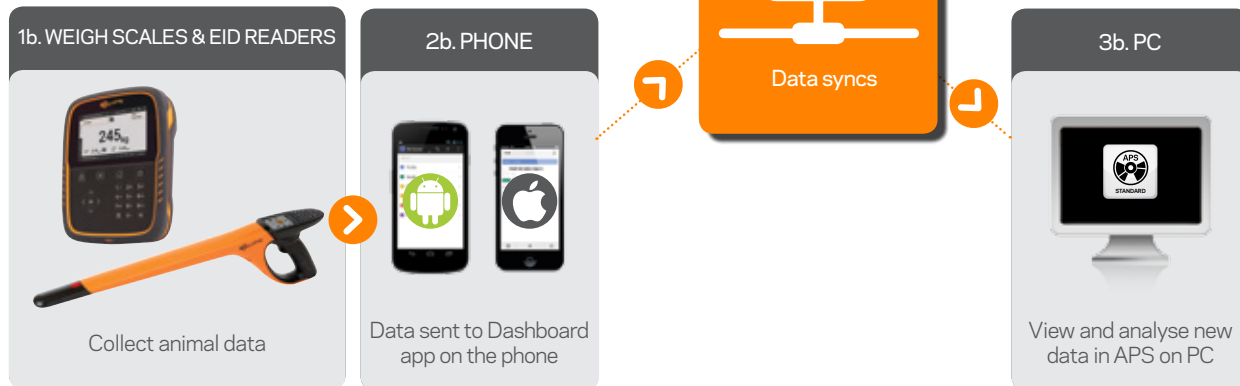

Look up a weighing session or an individual animal's history to get a quick view of crucial animal data whenever or wherever you need it.

Real time recording

Record real time observations on your phone to guarantee accurate and timely data for better decision making.

Dashboard Lite

Sharing & Syncing Animal Information

However you want to collect, review and use your animal information, Dashboard makes it easy to share and sync all the information between all of your devices.

Scenario 1

Scenario 2

Dashboard Lite - Your livestock in your pocket

Dashboard Lite lets you check and record animal data on your phone when you are out and about on your farm

Lift your profits

Make the most out of your animals