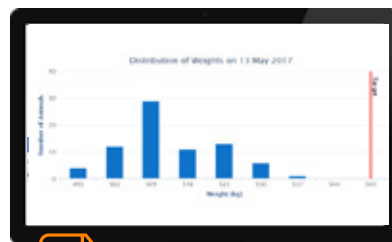

Real time recording

Eliminate the paper trail

Record real time observations on your phone to guarantee accurate and timely data for better decision making.

Dashboard Pro - Better planning for the future

Record, Review, Analyse, Decide. Dashboard Pro holds one version of the truth about your animals, allows you to monitor progress to target and evaluate scenarios to better plan for the future, anywhere you are.

Benchmark to drive efficiency

Identify top performers

Compare different mobs, bloodlines, breeds, feed regimes or animal health programmes. Bring in kill sheet data to benchmark liveweight to carcase weight for different groups of animals.

Hit your targets with confidence

Monitor to keep animals on track

Set targets for different classes of livestock and monitor through the Dashboard Pro report. Intervene early if animals are not on track and make smarter management decisions to ensure targets are met.