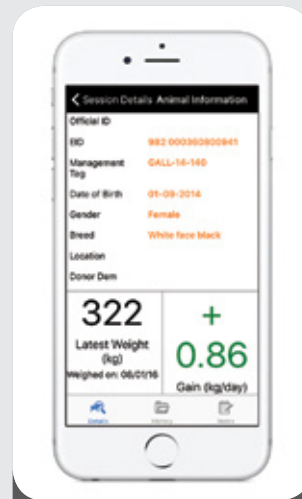

Search for Gallagher Dashboard on the Google Play Store for your Android phone or the App Store for your Apple iPhone.

3. Syncing with Gallagher Animal Performance Software (APS):

Update to latest version

Download and update to the latest version of APS PC software here <http://am.gallagher.com/downloads/>

Sync with Dashboard

- A** Open APS, select the Configure tab at the top
- B** Select Share from the left hand side menu
- C** Select 'Gallagher Dashboard - Lite' from the list
- D** Select EDIT button
- E** In the dialogue box enter your username and password and select OK to save
- F** Select the Download/View sessions tab at the top to begin transferring data to Dashboard.

On your Phone

1. Select a weighing session from the session list to view a summary.

2. Select an individual animal to see latest performance and history.

3. View past notes or enter a new one from the notes.