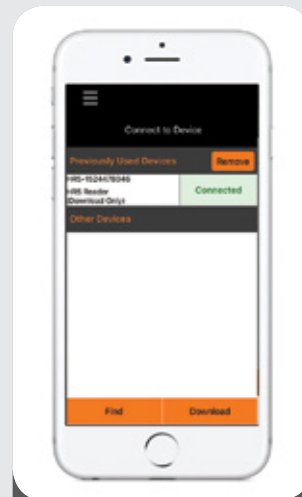

Download and update to the latest version of APS PC software here <http://am.gallagher.com/downloads/>

Sync with Dashboard

- A** Open APS, select the Configure tab at the top
- B** Select Share from the left hand side menu
- C** Select 'Gallagher Dashboard - Lite' from the list
- D** Select EDIT button
- E** In the dialogue box enter your username and password and select OK to save
- F** Select the Download/View sessions tab at the top to begin transferring data to Dashboard.

On your Phone

1. Select a weighing session from the session list to view a summary.

2. Select an individual animal to see latest performance and history.

3. View past notes or enter a new one from the notes.