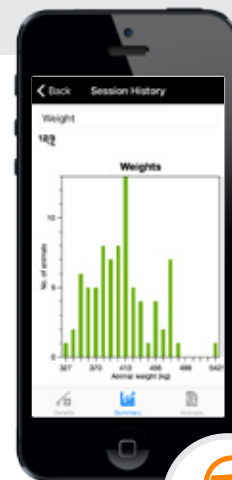

Look up a weighing session or an individual animal's history to get a quick view of crucial animal data whenever or wherever you need it.

Real time recording

Record real time observations on your phone to guarantee accurate and timely data for better decision making.

Scenario 1

Scenario 2

Dashboard Lite - Your livestock in your pocket

Dashboard Lite lets you check and record animal data on your phone when you are out and about on your farm

Lift your profits

Make the most out of your animals

Track weight gain to sale or mating. Analyse which animals are doing well and which are holding you back.

Information at your fingertips

Instant data recall

Look up a weighing session or an individual animal's history to get a quick view of crucial animal data whenever or wherever you need it.

Real time recording

Eliminate the paper trail

Record real time observations on your phone to guarantee accurate and timely data for better decision making.

Dashboard Pro - Better planning for the future

Record, Review, Analyse, Decide. Dashboard Pro holds one version of the truth about your animals, allows you to monitor progress to target and evaluate scenarios to better plan for the future, anywhere you are.