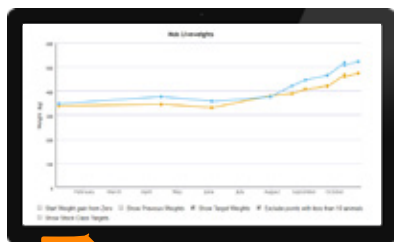

Dashboard Pro - Better planning for the future

Record, Review, Analyse, Decide. Dashboard Pro holds one version of the truth about your animals, allows you to monitor progress to target and evaluate scenarios to better plan for the future, anywhere you are.

Benchmark to drive efficiency

Identify top performers

Compare different mobs, bloodlines, breeds, feed regimes or animal health programmes. Bring in kill sheet data to benchmark liveweight to carcase weight for different groups of animals.