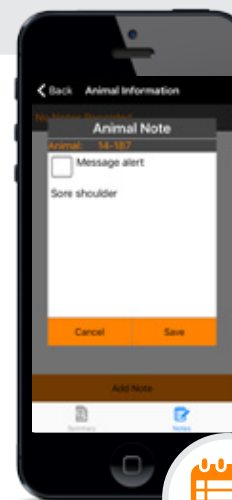

Dashboard Lite

Sharing & Syncing Animal Information

However you want to collect, review and use your animal information, Dashboard makes it easy to share and sync all the information between all of your devices.

Scenario 1

Scenario 2

Dashboard Lite - Your livestock in your pocket

Dashboard Lite lets you check and record animal data on your phone when you are out and about on your farm

Lift your profits

Make the most out of your animals

Track weight gain to sale or mating. Analyse which animals are doing well and which are holding you back.

Information at your fingertips

Instant data recall

Look up a weighing session or an individual animal's history to get a quick view of crucial animal data whenever or wherever you need it.

Real time recording

Eliminate the paper trail

Record real time observations on your phone to guarantee accurate and timely data for better decision making.

Dashboard Pro - Better planning for the future

Record, Review, Analyse, Decide. Dashboard Pro holds one version of the truth about your animals, allows you to monitor progress to target and evaluate scenarios to better plan for the future, anywhere you are.