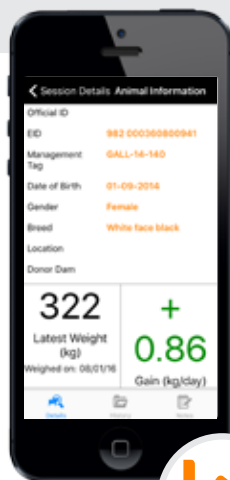

Dashboard Lite

Sharing & Syncing Animal Information

However you want to collect, review and use your animal information, Dashboard makes it easy to share and sync all the information between all of your devices.

Scenario 1

Scenario 2

Dashboard Lite - Your livestock in your pocket

Dashboard Lite lets you check and record animal data on your phone when you are out and about on your farm

Lift your profits

Make the most out of your animals

Track weight gain to sale or mating. Analyse which animals are doing well and which are holding you back.

Information at your fingertips

Instant data recall

Look up a weighing session or an individual animal's history to get a quick view of crucial animal data whenever or wherever you need it.

Real time recording

Eliminate the paper trail

Record real time observations on your phone to guarantee accurate and timely data for better decision making.

Dashboard Pro - Better planning for the future

Record, Review, Analyse, Decide. Dashboard Pro holds one version of the truth about your animals, allows you to monitor progress to target and evaluate scenarios to better plan for the future, anywhere you are.