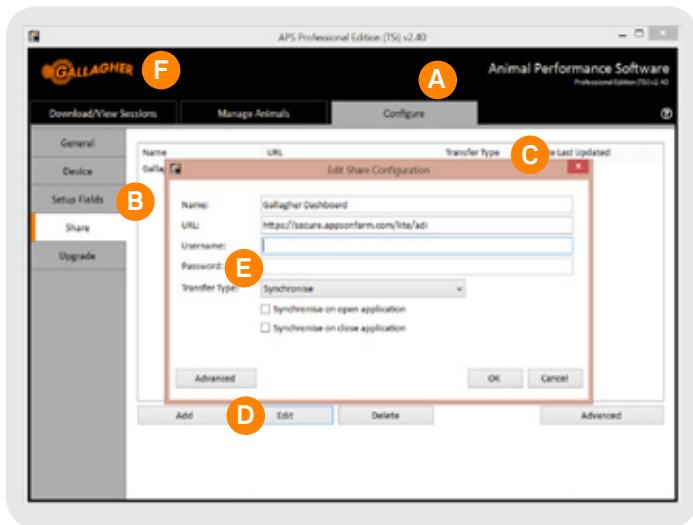

Quickstart guide

1. Create an account:

Enter credit card details to sign up

<https://secure.appsonfarm.com/signup>

Note: Free trial will commence once subscription is complete. Subscription can be cancelled at any time.

2. Download the apps

(Two mobile devices can be registered per subscription)

Search for Gallagher Dashboard on the Google Play Store for your Android phone or the App Store for your Apple iPhone.

3. Syncing with Gallagher Animal Performance Software (APS):

Update to latest version

Download and update to the latest version of APS PC software here <http://am.gallagher.com/downloads/>

Sync with Dashboard

1. **A** Open APS, select the Configure tab at the top
2. **B** Select Share from the left hand side menu
3. **C** Select 'Gallagher Dashboard - Lite' from the list
4. **D** Select EDIT button
5. **E** In the dialogue box enter your username and password and select OK to save
6. **F** Select the Download/View sessions tab at the top to begin transferring data to Dashboard.