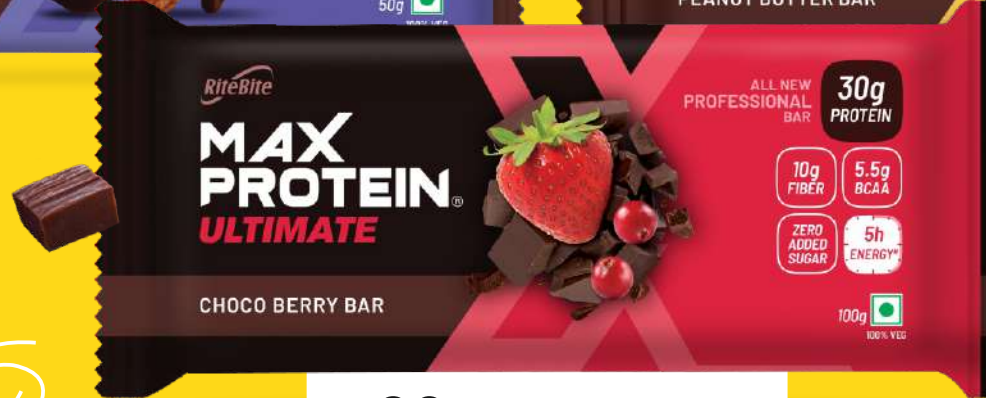

# PROTEIN BARS

10g PROTEIN

20g PROTEIN

30g PROTEIN

RiteBite  
**MAX PROTEIN**  
KEEP GOING