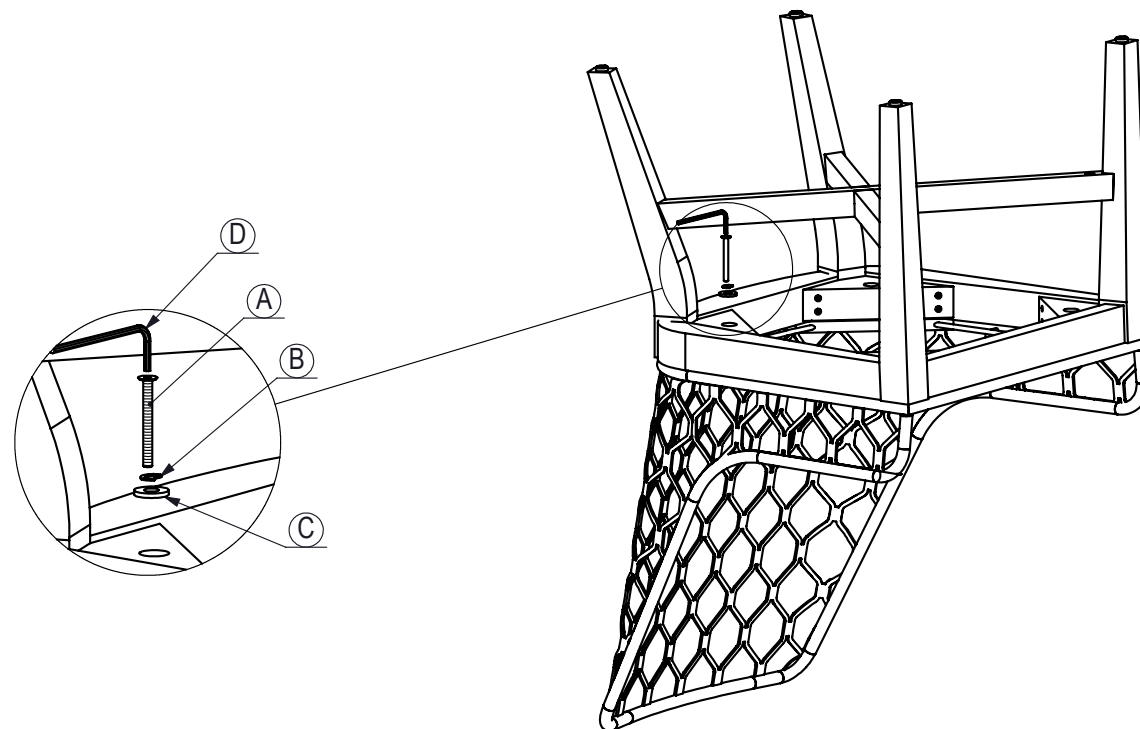

ASSEMBLY INSTRUCTIONS

LATTIS OUTDOOR DINING CHAIR

A		B		C		D	
	JCBC BOLT M6 x 60MM		SPRING WASHER M6 X Ø11MM		FLAT WASHER M6 X Ø18MM		HEX KEY
	PCS : 4		PCS : 4				PCS : 4