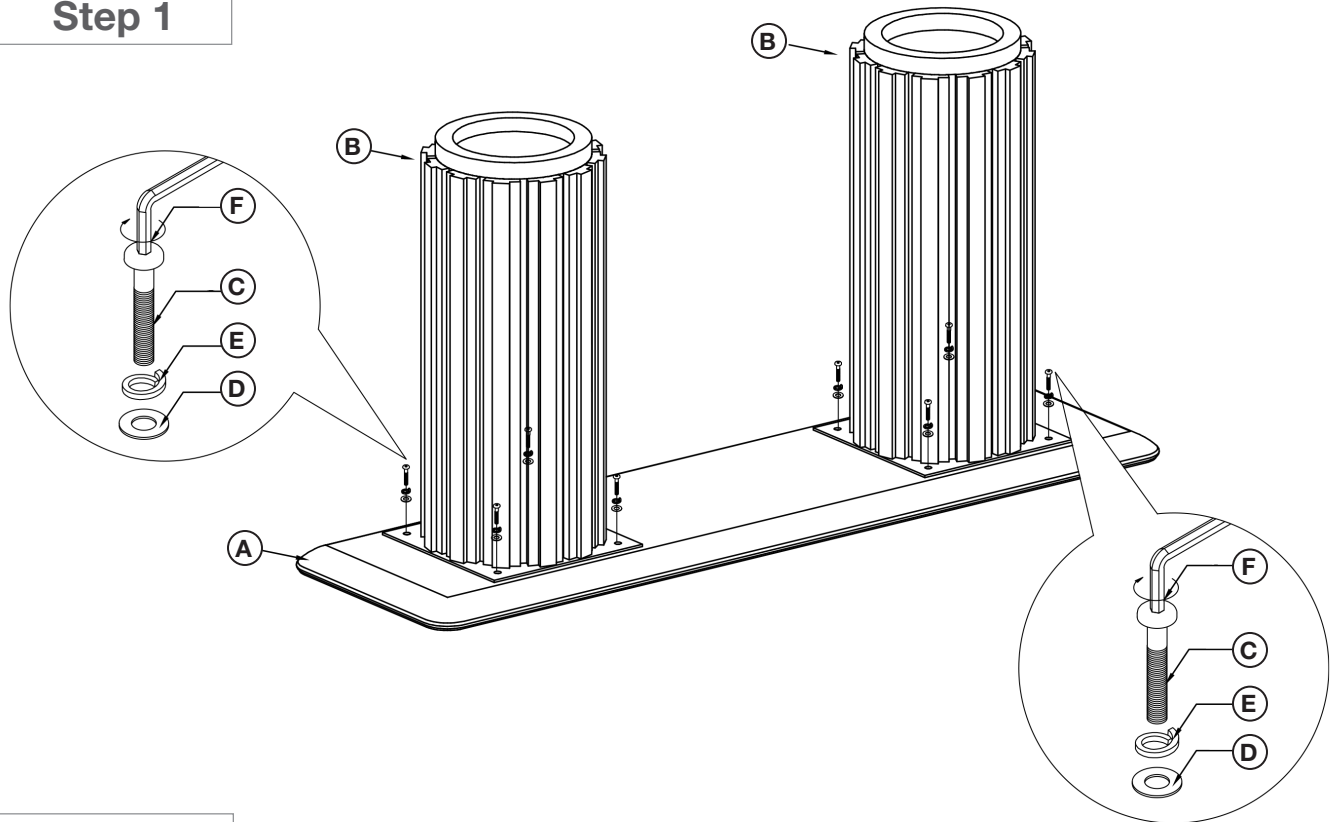

# ASSEMBLY INSTRUCTIONS | ROMA CONSOLE TABLE

PARTS CHECKLIST	
A	 Table Top (1pc)
B	 Pedestal Base (2pcs)

HARDWARE CHECKLIST	
C	 Bolt M8x35mm (8pcs)
D	 Flat Washer (8pcs)
E	 Spring Washer (8pcs)
F	 Allen Key (1pc)

## Step 1