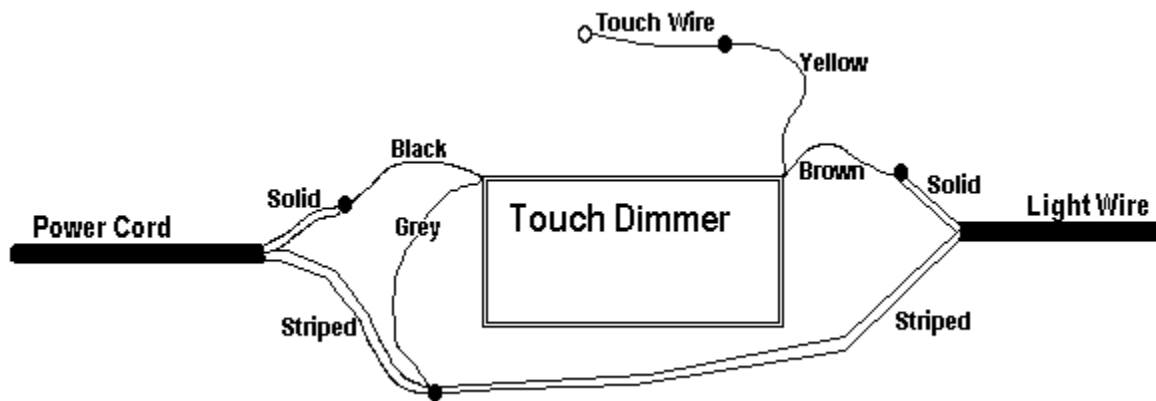

Touch Dimmer

Touch Dimmer Wires

Black connects to solid on power cord

Grey connects to striped on power cord and striped on light wire

Brown connects to solid on light wire

Yellow connects to Touch Lead