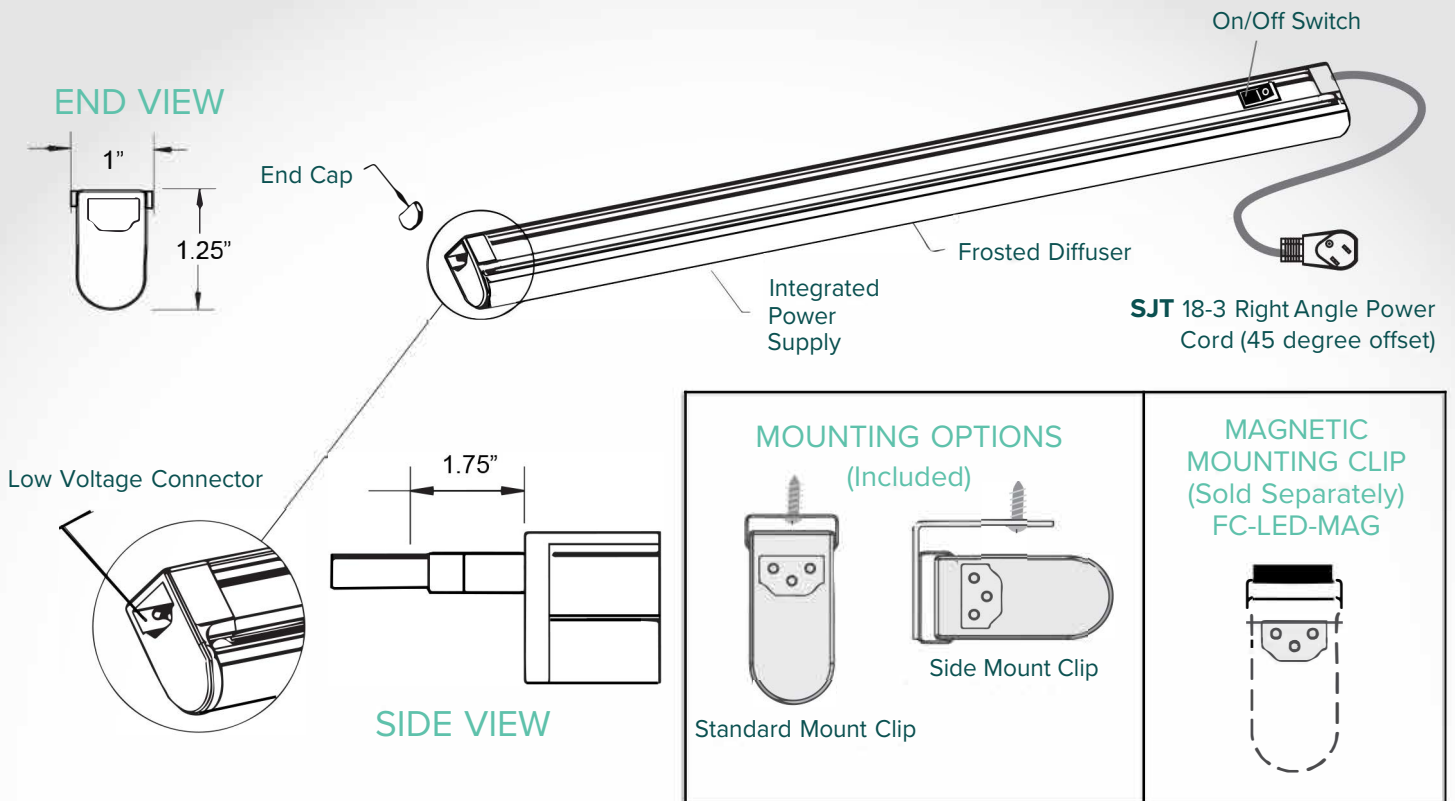

SLIMLINE LED SERIES

Part Number	Color Output	Length	Watt	Lumens
FC-3500-LED	Warm White	10.75" (273mm)	4	340
FC-3510-LED	Cool White	10.75" (273mm)	4	360
FC-3550-LED	Warm White	17.50" (445mm)	6	540
FC-3560-LED	Cool White	17.50" (445mm)	6	555
FC-3580-LED	Warm White	21.00" (535mm)	8	720
FC-3590-LED	Cool White	21.00" (535mm)	8	784
FC-3600-LED	Warm White	34.50" (874mm)	14	1150
FC-3610-LED	Cool White	34.50" (874mm)	14	1338
FC-3650-LED	Warm White	46.25" (1175mm)	18	1670
FC-3660-LED	Cool White	46.25" (1175mm)	18	1764

Part Number	Description
FC-8900-LED-BK	Black LED Direct Connector
FC-8910-LED-BK	Black LED 12" Connector
FC-8910-LED-WH	White LED 12" Connector
FC-8920-LED-BK	Black LED 24" Connector
FC-8920-LED-WH	White LED 24" Connector
FC-8930-LED-BK	Black LED 48" Connector
FC-8930-LED-WH	White LED 48" Connector
FC-8730-LED-BK	Black 24" LED Straight Power Cord 3 prong to female Connector

(Black Fixture) Warm White Color Temperature = 3000 Kelvin
 (White Fixture) Cool White Color Temperature = 4000 Kelvin