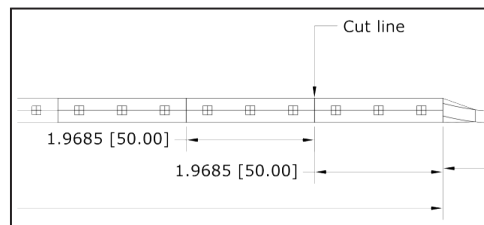

FC-TL-48-3K 48" TAPE LIGHT

Light Up Your Space

FLEXIBLE LIGHTING.

Add distinctive and elegant lighting accents to your furniture with the Furnlite LED tape light. 48-inch roll of tape light warm white color. Tape light ships by the roll of different lengths. You can cut the length at specified locations along the length of the light (approximately every two inches). We offer 48 inch, 96 inch, 144 inch, and 192-inch rolls. The tape light has a sticky side. You can remove the protective coating and stick to the furniture. The light side has a rubberized coating to protect the lighting from dust, water, and other debris. The 48-inch length has 72 LEDs and comes with a six-inch connecting wire to plug to the transformer. You will need a transformer to power the tape light.

furnlite
BY DEKKO

FEATURES:

Applications

- Kitchens
- Office Furniture
- Behind Headboards
- Picture Frames
- Other Locations

Features:

- Four roll lengths (4ft / 8ft /12ft / 16ft) and can be cut in smaller segments
- Add the Furnlite LED Control switches (FC-508, FC-509 and FC-511) to make the LED's dimmable.
- Includes 3M construction adhesive on back for easy peel and stick application
- 1.6 Watts per foot
- Life expectancy - 20,000 hours
- Limited lifetime manufacturer warranty
- Water resistant

Dimensions

Voltage	CRI	LED Color	Temperature	Lumens (per LED)	Chip Size	LED's (per m)	Width (in)	Depth (in)
12V	80	Warm White	2700-3000	20/22	2835	60	0.375	0.097

Part #	Description	Length (m)	Watts	Transformer Needed
FC-TL-48-3K	72 LED's	1.22 m	6.2	FC-498-TRANS-8W
FC-TL-96-3K	144 LED's	2.44 m	14.7	FC-498-TRANS-24W
FC-TL-144-3K	219 LED's	3.66 m	20.6	FC-498-TRANS-24W
FC-TL-192-3K	291 LED's	4.88 m	25.3	FC-498-TRANS-36W