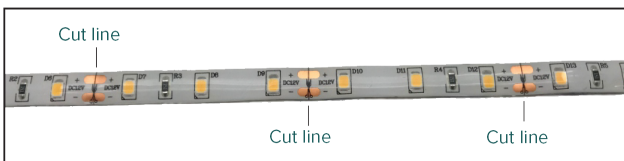

FC-TL-48-3K 48" TAPE LIGHT

Light Up Your Space

FLEXIBLE LIGHTING.

Add distinctive and elegant lighting accents to your furniture with the Furnlite LED tape light. 48-inch roll of tape light warm white color. Tape light ships by the roll of different lengths. You can cut the length at specified locations along the length of the light (approximately every two inches). We offer 48 inch, 96 inch, 144 inch, and 192-inch rolls. The tape light has a sticky side. You can remove the protective coating and stick to the furniture. The light side has a rubberized coating to protect the lighting from dust, water, and other debris. The 48-inch length has 72 LEDs and comes with a six-inch connecting wire to plug to the transformer. You will need a transformer to power the tape light.

furnlite
BY DEKKO

FEATURES:

Applications

- Kitchens
- Office Furniture
- Behind Headboards
- Picture Frames
- Other Locations

Features:

- Four roll lengths (4ft / 8ft /12ft / 16ft) and can be cut in smaller segments
- Add the Furnlite LED Control switches (FC-508, FC-509 and FC-511) to make the LED's dimmable.
- Includes 3M construction adhesive on back for easy peel and stick application
- 1.6 Watts per foot
- Life expectancy - 20,000 hours
- Limited lifetime manufacturer warranty
- Water resistant

Dimensions

Voltage	CRI	LED Color	Temperature	Lumens (per LED)	Chip Size	LED's (per m)	Width (in)	Depth (in)
12V	80	Warm White	2700-3000	20/22	2835	60	0.375	0.097

Part #	Description	Length (m)	Watts	Transformer Needed
FC-TL-48-3K	72 LED's	1.22 m	6.2	FC-498-TRANS-8W
FC-TL-96-3K	144 LED's	2.44 m	14.7	FC-498-TRANS-24W
FC-TL-144-3K	219 LED's	3.66 m	20.6	FC-498-TRANS-24W
FC-TL-192-3K	291 LED's	4.88 m	25.3	FC-498-TRANS-36W