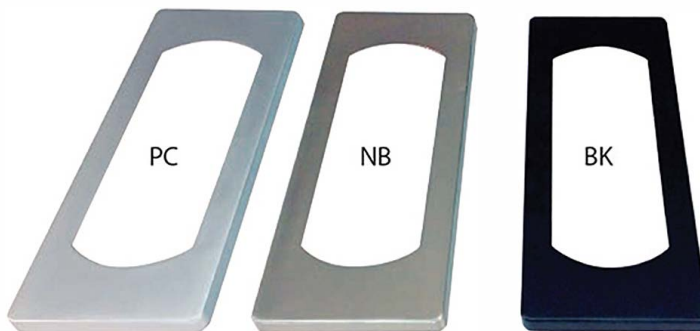

FC-740-CVR Decorative Cover / Power Supply Upgrade

Order as FC-740-CVR "Color Code"
(example FC-740-CVR-PC (Use PC -for Pearl Chrome))

Shown with Outlet Installed
(Outlets Sold Separately)

Pearl Chrome

Nickel Brushed

Black (std)

Bottom View with Bolts

Covers Fit Furnlite Products:
FC-740, FC-741, FC-742,
FC-744, FC-747, FC-748