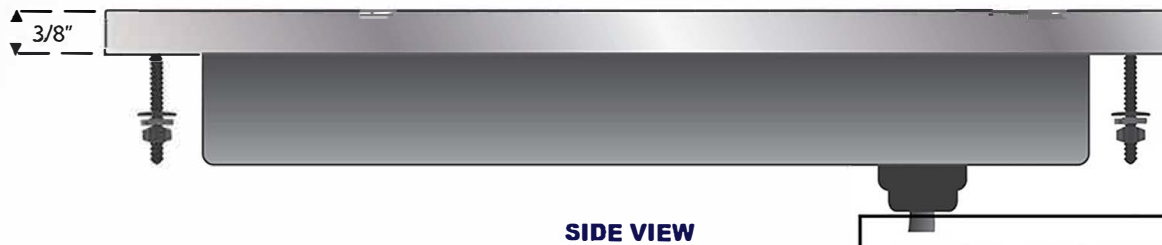

FC-740-CVR Decorative Cover / Power Supply Upgrade

Order as FC-740-CVR "Color Code"
(example FC-740-CVR-PC (Use PC -for Pearl Chrome))

Shown with Outlet Installed
(Outlets Sold Separately)

Pearl Chrome

Nickel Brushed

Black (std)

Bottom View with Bolts

Covers Fit Furnlite Products:
FC-740, FC-741, FC-742,
FC-744, FC-747, FC-748