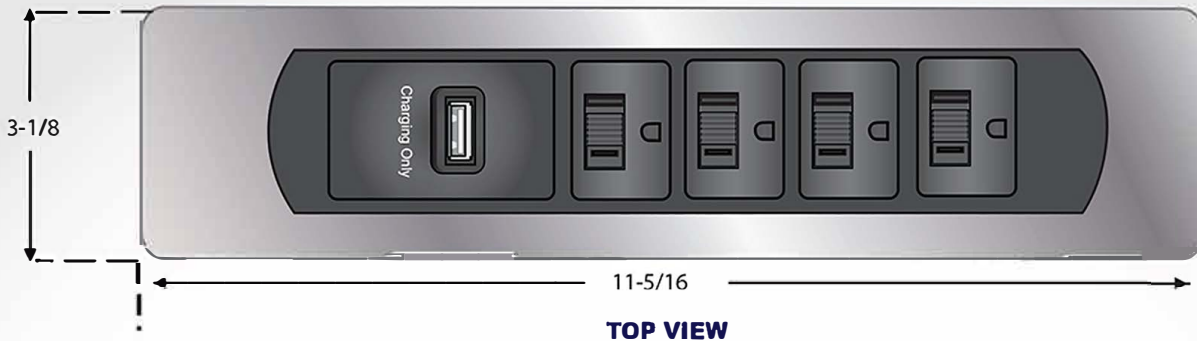

FC-740-CVR Decorative Cover / Power Supply Upgrade

Order as FC-740-CVR "Color Code"
(example FC-740-CVR-PC (Use PC -for Pearl Chrome))

Shown with Outlet Installed
(Outlets Sold Separately)

Pearl Chrome

Nickel Brushed

Black (std)

Bottom View with Bolts

Covers Fit Furnlite Products:
FC-740, FC-741, FC-742,
FC-744, FC-747, FC-748