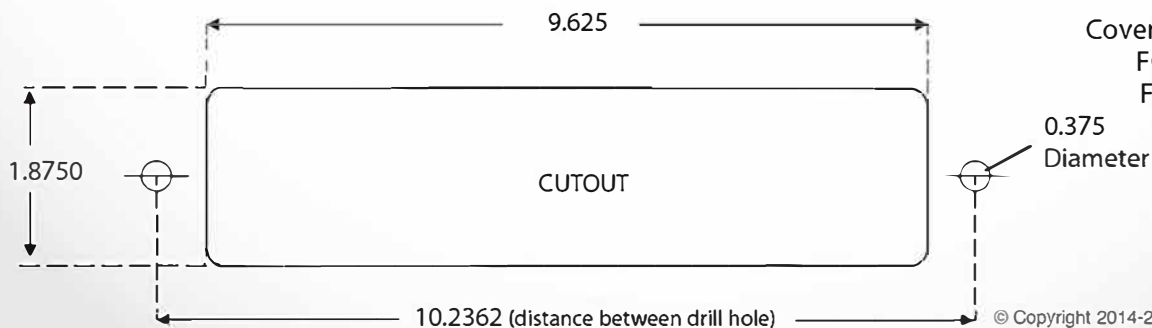

FC-740-CVR Decorative Cover / Power Supply Upgrade

Order as FC-740-CVR "Color Code"
(example FC-740-CVR-PC (Use PC -for Pearl Chrome))

Shown with Outlet Installed
(Outlets Sold Separately)

Pearl Chrome

Nickel Brushed

Black (std)

Bottom View with Bolts

Covers Fit Furnlite Products:
FC-740, FC-741, FC-742,
FC-744, FC-747, FC-748