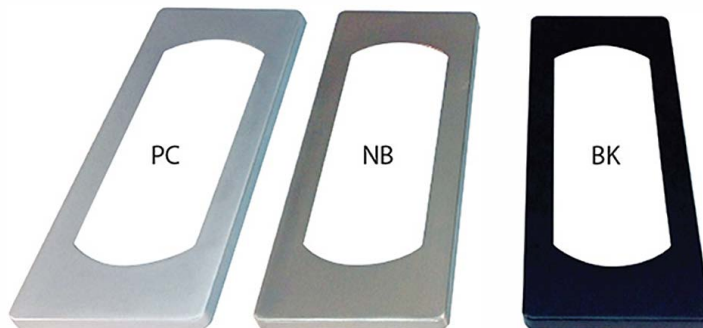

## FC-730-CVR Decorative Cover / Power Supply Upgrade

Shown with Outlet Installed  
(Ordered Separately)

Bottom View with Bolts

Order as FC-730-CVR-"Color Code"  
(example FC-730-CVR-PC (Use PC -for Pearl Chrome))

Pearl Chrome

Nickel Brushed

Matte Black (std)

Covers Fit Furnlite Products:  
FC-728, FC-730, FC-731,  
FC-732, FC-734, FC-737,  
FC-738