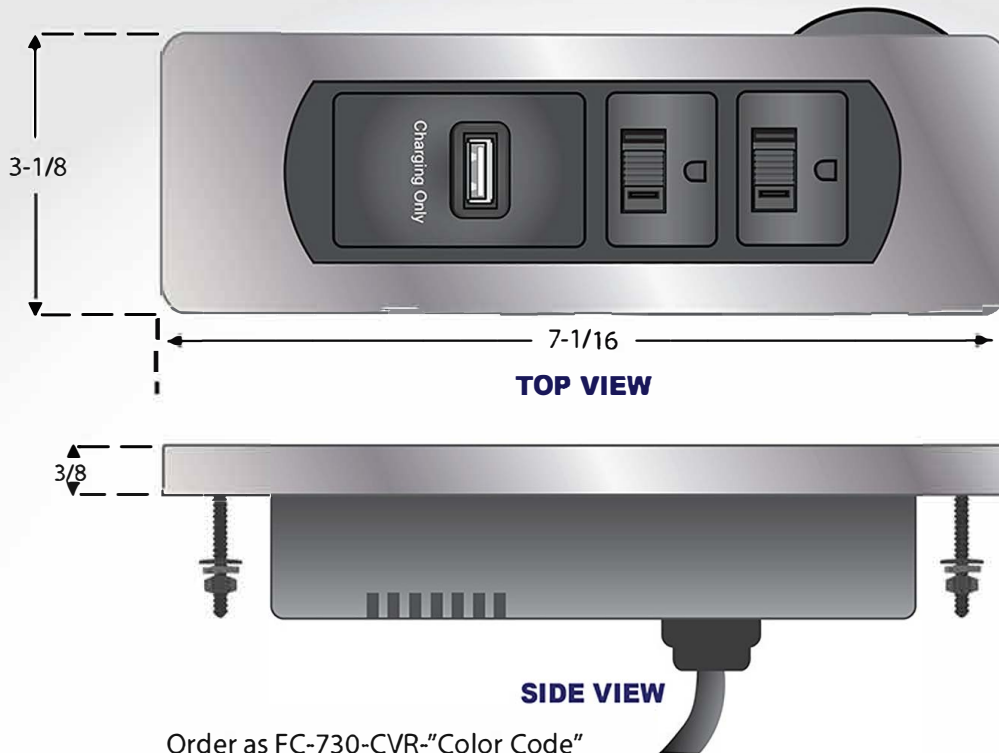

## FC-730-CVR Decorative Cover / Power Supply Upgrade

Shown with Outlet Installed  
(Ordered Separately)

Bottom View with Bolts

Order as FC-730-CVR-"Color Code"  
(example FC-730-CVR-PC (Use PC -for Pearl Chrome))

Pearl Chrome

Nickel Brushed

Matte Black (std)

Covers Fit Furnlite Products:  
FC-728, FC-730, FC-731,  
FC-732, FC-734, FC-737,  
FC-738