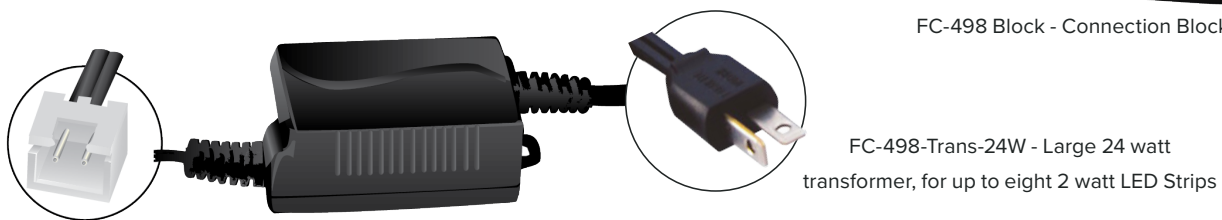

**ELECTRICAL ASSEMBLIES
& MOUNTING**

Optional Attachments

- FC-498-Trans-8
- FC-498-30 - Trans Black
- FC-498-trans-24 Black
- FC-498-Trans-36W - 36 Watt Transformer for LED Products
- FC-498-6 Black
- FC-498-12 Black
- FC-498-24 Black
- FC-498-Block Black
- FC-500 Push Switch
- FC-504 Touch Switch
- FC-541 Paddle Switch
- FC-542 Rocker Switch
- FC-508 - Low Voltage Touch Dimmer 24 Watt Max
- FC-509 - Low Voltage Touch Dimmer 36 Watt Max
- FC-511 Low Voltage Rotary Dimmer