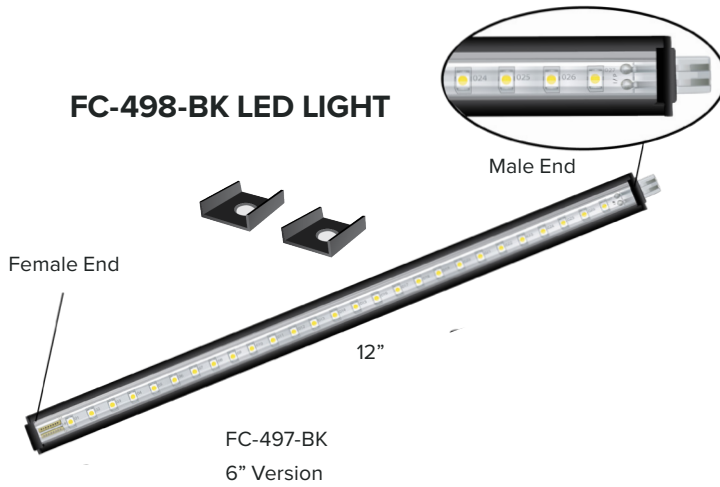

With its gentle radiance, the Furnlite LED emits an impressive 147 lumens, providing just the right amount of light to transform any corner into a cozy retreat. Whether you're looking to create a tranquil reading nook, showcase cherished artifacts, or add a subtle charm to your living space, this versatile lighting option is sure to meet your needs.

FC-498-BK

**furnlite**  
BY DEKKO

**FEATURES:**

**Applications**

- Coves
- Headboard Accent
- Bookshelves
- Under cabinetry

**Dimensions**

Product Dimensions: 12" x .3125"

**FC-498-BK LED LIGHT**

**CABLES**

**ELECTRICAL ASSEMBLIES  
& MOUNTING**

**Optional Attachments**

- FC-498-Trans-8
- FC-498-30 - Trans Black
- FC-498-trans-24 Black
- FC-498-Trans-36W - 36 Watt Transformer for LED Products
- FC-498-6 Black
- FC-498-12 Black
- FC-498-24 Black
- FC-498-Block Black
- FC-500 Push Switch
- FC-504 Touch Switch
- FC-541 Paddle Switch
- FC-542 Rocker Switch
- FC-508 - Low Voltage Touch Dimmer 24 Watt Max
- FC-509 - Low Voltage Touch Dimmer 36 Watt Max
- FC-511 Low Voltage Rotary Dimmer