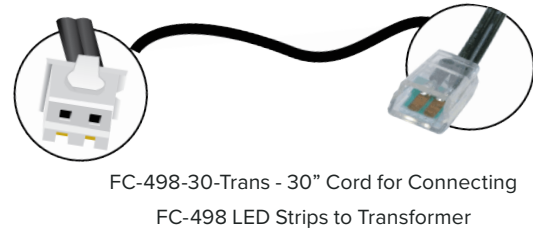

FC-498-BK LED LIGHT

CABLES

**ELECTRICAL ASSEMBLIES
& MOUNTING**

Optional Attachments

- FC-498-Trans-8
- FC-498-30 - Trans Black
- FC-498-trans-24 Black
- FC-498-Trans-36W - 36 Watt Transformer for LED Products
- FC-498-6 Black
- FC-498-12 Black
- FC-498-24 Black
- FC-498-Block Black
- FC-500 Push Switch
- FC-504 Touch Switch
- FC-541 Paddle Switch
- FC-542 Rocker Switch
- FC-508 - Low Voltage Touch Dimmer 24 Watt Max
- FC-509 - Low Voltage Touch Dimmer 36 Watt Max
- FC-511 Low Voltage Rotary Dimmer