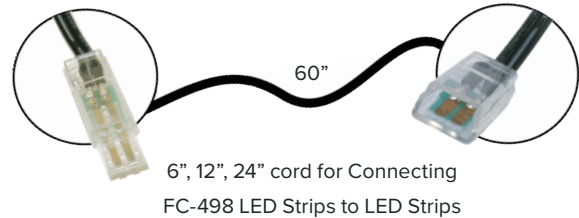

FC-498-BK

**furnlite**  
BY DEKKO

**FEATURES:**

**Applications**

- Coves
- Headboard Accent
- Bookshelves
- Under cabinetry

**Dimensions**

Product Dimensions: 12" x .3125"

**FC-498-BK LED LIGHT**

**CABLES**

**ELECTRICAL ASSEMBLIES  
& MOUNTING**

**Optional Attachments**

- FC-498-Trans-8
- FC-498-30 - Trans Black
- FC-498-trans-24 Black
- FC-498-Trans-36W - 36 Watt Transformer for LED Products
- FC-498-6 Black
- FC-498-12 Black
- FC-498-24 Black
- FC-498-Block Black
- FC-500 Push Switch
- FC-504 Touch Switch
- FC-541 Paddle Switch
- FC-542 Rocker Switch
- FC-508 - Low Voltage Touch Dimmer 24 Watt Max
- FC-509 - Low Voltage Touch Dimmer 36 Watt Max
- FC-511 Low Voltage Rotary Dimmer