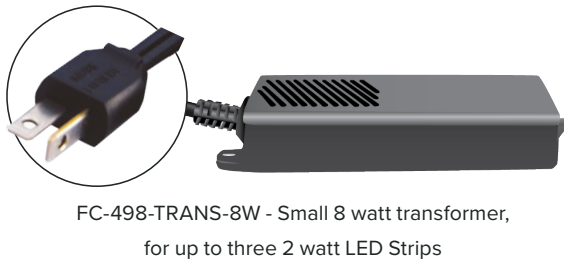

FC-498-BK

**furnlite**  
BY DEKKO

**FEATURES:**

**Applications**

- Coves
- Headboard Accent
- Bookshelves
- Under cabinetry

**Dimensions**

Product Dimensions: 12" x .3125"

**FC-498-BK LED LIGHT**

**CABLES**

**ELECTRICAL ASSEMBLIES  
& MOUNTING**

**Optional Attachments**

- FC-498-Trans-8
- FC-498-30 - Trans Black
- FC-498-trans-24 Black
- FC-498-Trans-36W - 36 Watt Transformer for LED Products
- FC-498-6 Black
- FC-498-12 Black
- FC-498-24 Black
- FC-498-Block Black
- FC-500 Push Switch
- FC-504 Touch Switch
- FC-541 Paddle Switch
- FC-542 Rocker Switch
- FC-508 - Low Voltage Touch Dimmer 24 Watt Max
- FC-509 - Low Voltage Touch Dimmer 36 Watt Max
- FC-511 Low Voltage Rotary Dimmer