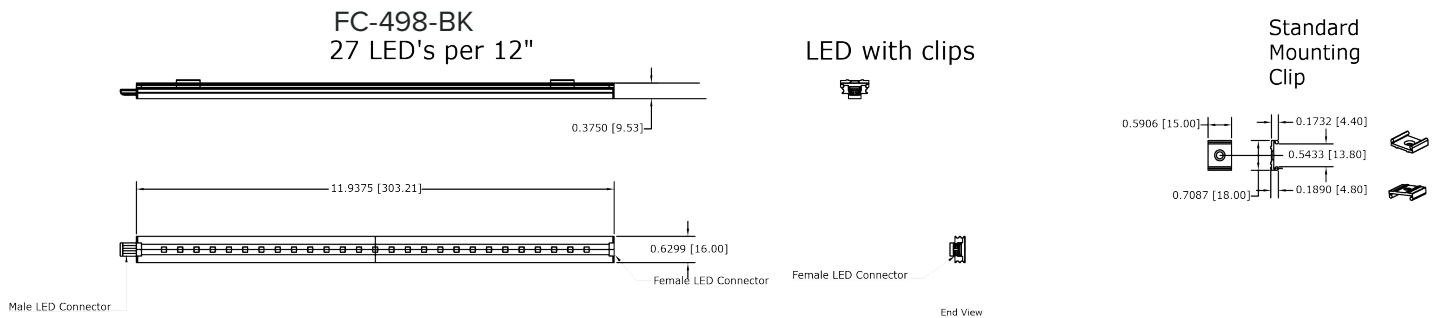

FC-498-BK

**furnlite**  
BY DEKKO

**FEATURES:**

**Applications**

- Coves
- Headboard Accent
- Bookshelves
- Under cabinetry

**Dimensions**

Product Dimensions: 12" x .3125"

**FC-498-BK LED LIGHT**