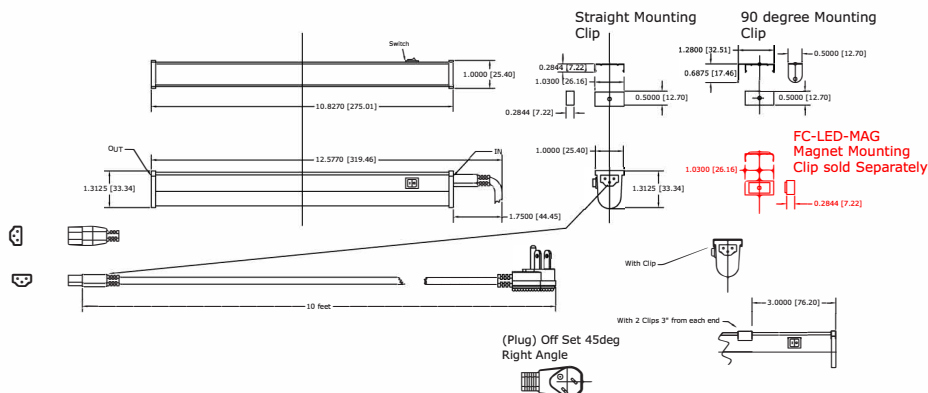

Light Up Your Space

FLEXIBLE LIGHTING.

Slim line LED light fixture. The fixture is 10.8" long and has a light of 4 watts warm white. Very nice for under desk lighting or in a small wardrobe. This is a black fixture and comes with a 10 foot power cord with a right angle plug for the wall. The unit comes with two sets of mounting clips so you can mount shining down or to the back of the furniture.

FC-3500-LED SLIM LINE LED LIGHT FIXTURE

furnlite
BY DEKKO

Part Number	Color Output	Length	Watts	Lumens	Part Number	Description
FC-3500-LED	Warm White	10.75" (273mm)	4	340	FC-8900-LED-BK	Black LED Direct Connector
FC-3510-LED	Cool White	10.75" (273mm)	4	360	FC-8910-LED-BK	Black LED 12" Connector
FC-3550-LED	Warm White	17.50" (445mm)	6	540	FC-8910-LED-WH	White LED 12" Connector
FC-3560-LED	Cool White	17.50" (445mm)	6	555	FC-8920-LED-BK	Black LED 24" Connector
FC-3580-LED	Warm White	21.00" (273mm)	8	720	FC-8920-LED-WH	White LED 24" Connector
FC-3590-LED	Cool White	21.00" (273mm)	8	784	FC-8930-LED-BK	Black LED 48" Connector
FC-3600-LED	Warm White	34.50" (273mm)	14	1150	FC-8930-LED-WH	White LED 48" Connector
FC-3610-LED	Cool White	34.50" (273mm)	14	1338	FC-8730-LED-BK	Black 12" LED Straight Power Cord 3 prong to female Connector
FC-3650-LED	Warm White	46.25" (273mm)	18	1670		
FC-3660-LED	Cool White	46.25" (273mm)	18	1764		

Dimensions:

FC-3500-LED 3 prong plug Black Slim Line LED 4 watt (Warm White) 120V

Optional Attachments:

- FC-8900-LED Black ZERO Jumper
- FC-8910-LED Black 12" Jumper
- FC-8920-LED Black 24" Jumper
- FC-8930-LED Black 48" Jumper