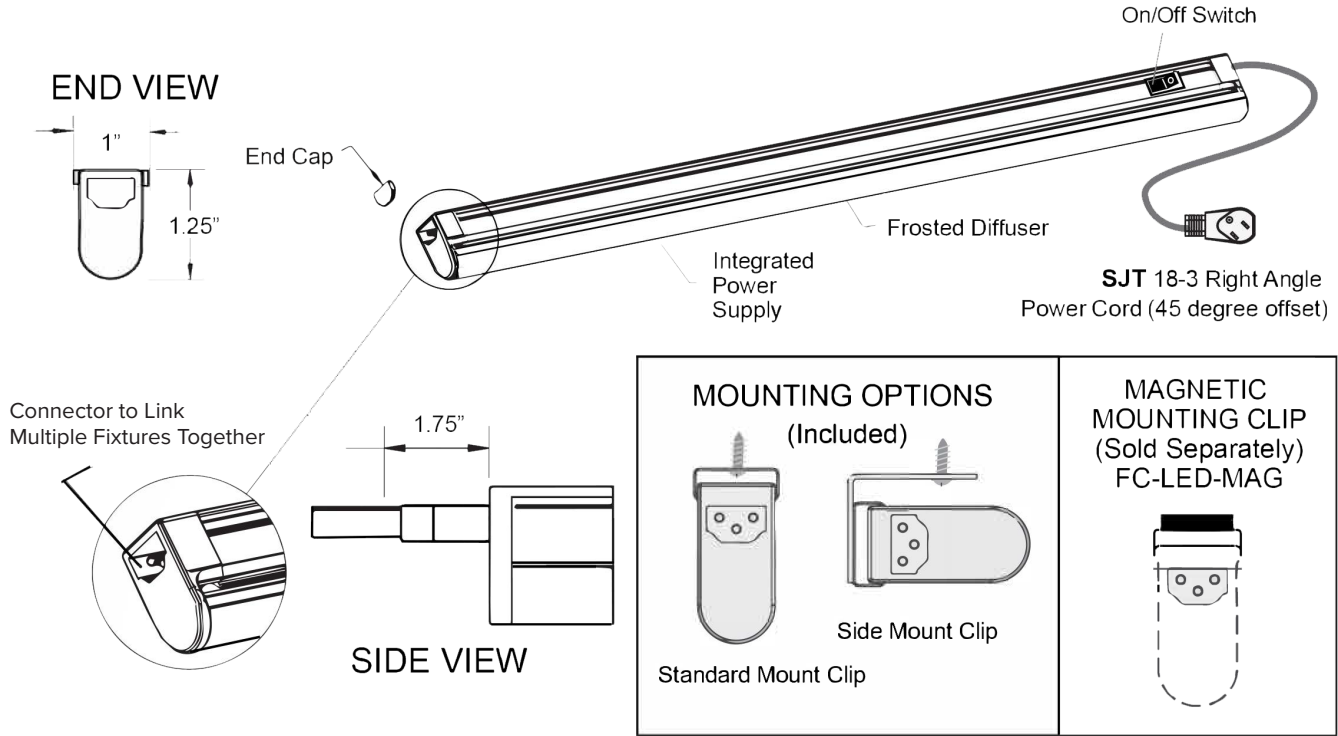

Light Up Your Space

FLEXIBLE LIGHTING.

Slim line LED light fixture. The fixture is 10.8" long and has a light of 4 watts warm white. Very nice for under desk lighting or in a small wardrobe. This is a black fixture and comes with a 10 foot power cord with a right angle plug for the wall. The unit comes with two sets of mounting clips so you can mount shining down or to the back of the furniture.

FC-3500-LED SLIM LINE LED LIGHT FIXTURE

furnlite
BY DEKKO

Part Number	Color Output	Length	Watts	Lumens	Part Number	Description
FC-3500-LED	Warm White	10.75" (273mm)	4	340	FC-8900-LED-BK	Black LED Direct Connector
FC-3510-LED	Cool White	10.75" (273mm)	4	360	FC-8910-LED-BK	Black LED 12" Connector
FC-3550-LED	Warm White	17.50" (445mm)	6	540	FC-8910-LED-WH	White LED 12" Connector
FC-3560-LED	Cool White	17.50" (445mm)	6	555	FC-8920-LED-BK	Black LED 24" Connector
FC-3580-LED	Warm White	21.00" (273mm)	8	720	FC-8920-LED-WH	White LED 24" Connector
FC-3590-LED	Cool White	21.00" (273mm)	8	784	FC-8930-LED-BK	Black LED 48" Connector
FC-3600-LED	Warm White	34.50" (273mm)	14	1150	FC-8930-LED-WH	White LED 48" Connector
FC-3610-LED	Cool White	34.50" (273mm)	14	1338	FC-8730-LED-BK	Black 12" LED Straight Power Cord 3 prong to female Connector
FC-3650-LED	Warm White	46.25" (273mm)	18	1670		
FC-3660-LED	Cool White	46.25" (273mm)	18	1764		

Dimensions:

FC-3500-LED 3 prong plug Black Slim Line LED 4 watt (Warm White) 120V

Optional Attachments:

- FC-8900-LED Black ZERO Jumper
- FC-8910-LED Black 12" Jumper
- FC-8920-LED Black 24" Jumper
- FC-8930-LED Black 48" Jumper