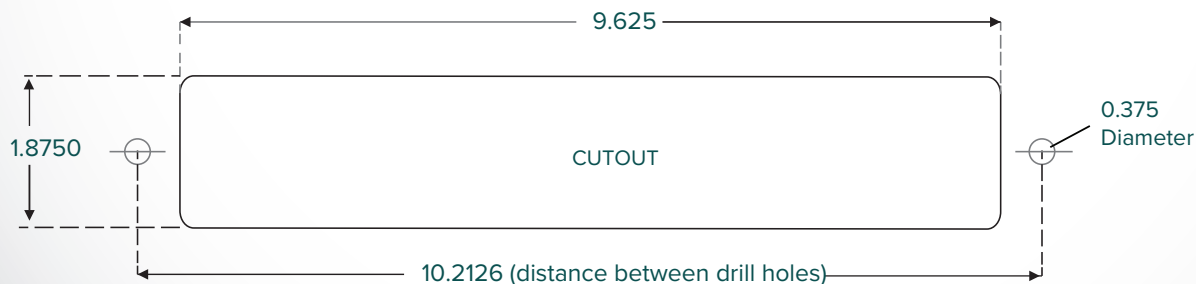

FC-22200-CVR Decorative Cover Plate

22200 Series

For Recess Mount Power Strips
Cutout: 9.625" x 1.875"
Made for USA Power Strips ONLY.

SHOWN WITH COVER
PLATE OPTION

Back of cover plate
with mounting
hardware

Shown with Outlet
Installed (Ordered
Separately)

COVER
PLATE
FINISH
OPTIONS

Pearl Chrome
FC-22000-CVR-PC

Nickel Brushed
FC-22000-CVR-NB

Black
FC-22000-CVR-BK

White (not shown)
FC-22000-CVR-WH