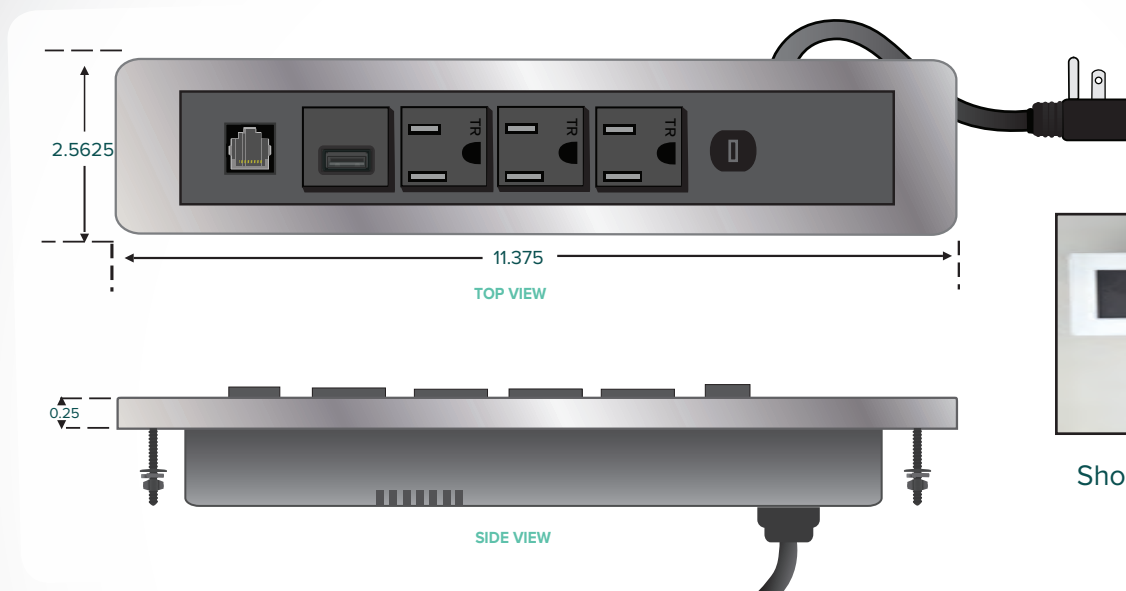

FC-22200-CVR Decorative Cover Plate

22200 Series

For Recess Mount Power Strips
Cutout: 9.625" x 1.875"
Made for USA Power Strips ONLY.

SHOWN WITH COVER
PLATE OPTION

Back of cover plate
with mounting
hardware

Shown with Outlet
Installed (Ordered
Separately)

COVER
PLATE
FINISH
OPTIONS

Pearl Chrome
FC-22000-CVR-PC

Nickel Brushed
FC-22000-CVR-NB

Black
FC-22000-CVR-BK

White (not shown)
FC-22000-CVR-WH