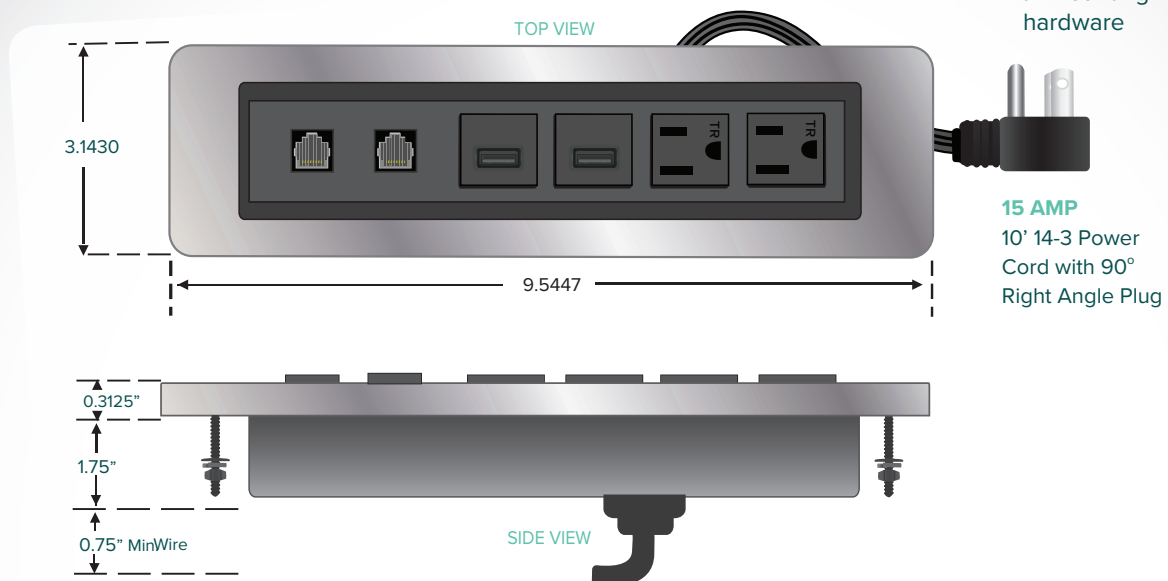

## FC-1600-CVR Decorative Cover Plate

### 1600 Series Cover Plate

For Recess Mount Power Strips

Cutout: 7.75" x 1.875"

Made for USA Power Strips ONLY

### SHOWN WITH COVER PLATE OPTION

Back of cover plate with mounting hardware