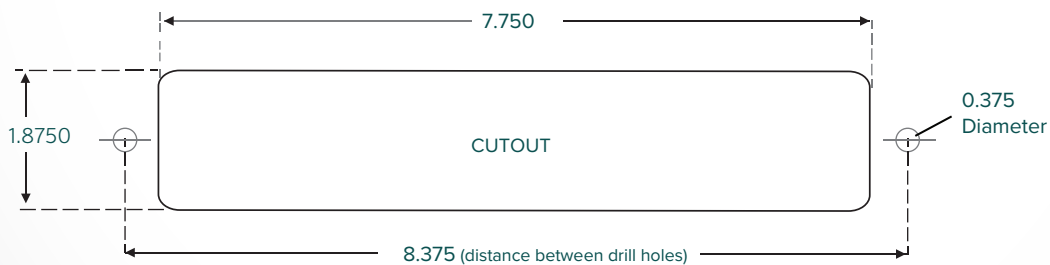

COVER PLATE FINISH OPTIONS

White (not shown)
FC-1600-CVR-WH