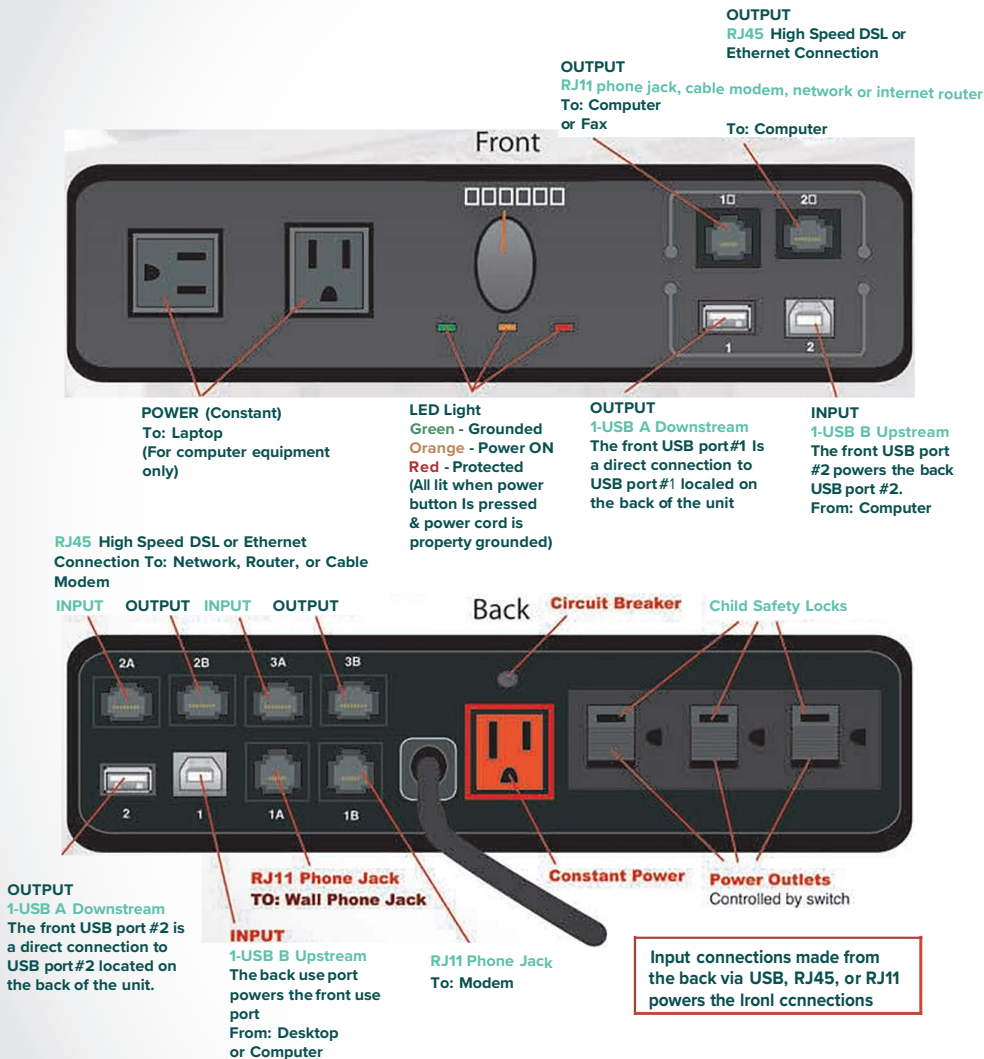

FC-625 Control Panel

Color: Black
Wire color: Black
Optional: FC-616 Hanger

FC-625 Power Director

- Recessed Mount
- Cutout: 9.75" x 1.875"
- 10' 14-3 Power Cord with 90° Right Angle Plug

Once the **FC-625** is connected to the data lines and the USB port, the unit is a great source for connecting your computer to a PDA, Black Berry, smart phone and/or camera docking station. The electrical outlets, phone and data lines are protected from power surges and light-ning strikes. The FC-625 offers 1110 joules of surge protection, a ground indicator light, and a 10 foot 14-3 power cord with a 90 degree right angle plug for connecting to a wall outlet (this plug allows plenty of clearance so that the other wall outlet is not blocked). The unit is rated at 12 AMPS and is UL and cUL listed.

12 AMP Rating
POWER SUPPLY
90° offset plug with 10 ft.14-3 power cord