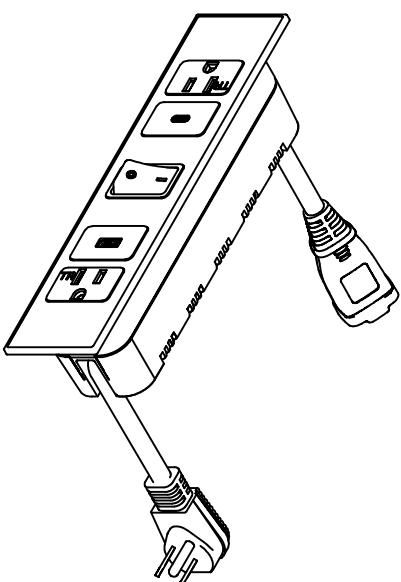

**FC-780 Power Cordset-2 plug (TR) with 1 charging USB-A & 1 charging USB-C with 1 rocker switch to control the cord out the back**

- Metal Plates**  
**FC-780-MP-BK**  
**FC-780-MP-NB**  
**FC-780-MP-P**  
**FC-780-MP-PC**  
**FC-780-MP-WH**

**FC-780 METAL FACE PLATE**

30" Cord Length  
3 prong Female

**FC-780 METAL FACE PLATE**

**FC-780 METAL FACE PLATE**

(Plug) Off Set 45deg  
Right Angle

**www.FURNLITE.com**  
**rhelms@furnlite.com**  
**cbailey@furnlite.com**  
**PH 1-704-538-3193**  
**FAX 1-704-538-0386**