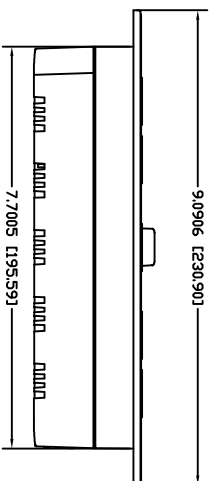

**FC-780 Power Cordset-2 plug (TR) with 1 charging USB-A & 1 charging USB-C with 1 rocker switch to control the cord out the back**

- Metal Plates**  
**FC-780-MP-BK**  
**FC-780-MP-NB**  
**FC-780-MP-P**  
**FC-780-MP-PC**  
**FC-780-MP-WH**

**FC-780 METAL FACE PLATE**

30" Cord Length  
3 prong Female

**FC-780 METAL FACE PLATE**

**FC-780 METAL FACE PLATE**

(Plug) Off Set 45deg  
Right Angle

**www.FURNLITE.com**  
**rhelms@furnlite.com**  
**cbailey@furnlite.com**  
**PH 1-704-538-3193**  
**FAX 1-704-538-0386**