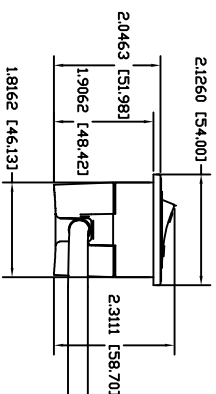

**FC-780 Power Cordset-2 plug (TR) with 1 charging USB-A & 1 charging USB-C with 1 rocker switch to control the cord out the back**

- Metal Plates**  
**FC-780-MP-BK**  
**FC-780-MP-NB**  
**FC-780-MP-P**  
**FC-780-MP-PC**  
**FC-780-MP-WH**

**FC-780 METAL FACE PLATE**

30" Cord Length  
3 prong Female

**FC-780 METAL FACE PLATE**

**FC-780 METAL FACE PLATE**

(Plug) Off Set 45deg  
Right Angle

**www.FURNLITE.com**  
**rhelms@furnlite.com**  
**cbailey@furnlite.com**  
**PH 1-704-538-3193**  
**FAX 1-704-538-0386**