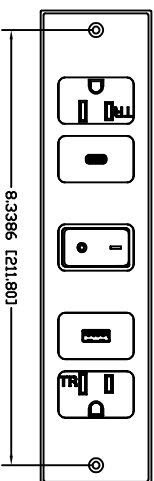

**FC-780 Power Cordset-2 plug (TR) with 1 charging USB-A & 1 charging USB-C with 1 rocker switch to control the cord out the back**

- Metal Plates**  
**FC-780-MP-BK**  
**FC-780-MP-NB**  
**FC-780-MP-P**  
**FC-780-MP-PC**  
**FC-780-MP-WH**

**FC-780 METAL FACE PLATE**

30" Cord Length  
3 prong Female

**FC-780 METAL FACE PLATE**

**FC-780 METAL FACE PLATE**

(Plug) Off Set 45deg  
Right Angle

**www.FURNLITE.com**  
**rhelms@furnlite.com**  
**cbailey@furnlite.com**  
**PH 1-704-538-3193**  
**FAX 1-704-538-0386**