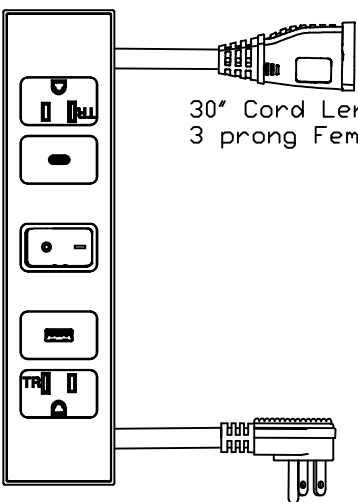

**FC-780 Power Cordset-2 plug (TR) with 1 charging USB-A & 1 charging USB-C with 1 rocker switch to control the cord out the back**

- Metal Plates**  
**FC-780-MP-BK**  
**FC-780-MP-NB**  
**FC-780-MP-P**  
**FC-780-MP-PC**  
**FC-780-MP-WH**

**FC-780 METAL FACE PLATE**

30" Cord Length  
3 prong Female

**FC-780 METAL FACE PLATE**

**FC-780 METAL FACE PLATE**

(Plug) Off Set 45deg  
Right Angle

**www.FURNLITE.com**  
**rhelms@furnlite.com**  
**cbailey@furnlite.com**  
**PH 1-704-538-3193**  
**FAX 1-704-538-0386**