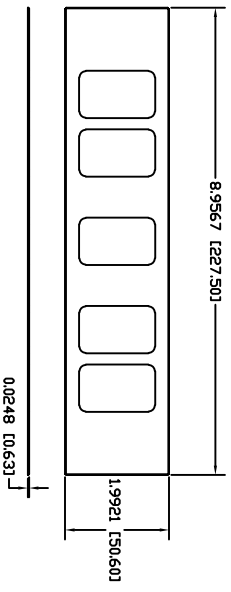

**FC-780 Power Cordset-2 plug (TR) with 1 charging USB-A & 1 charging USB-C with 1 rocker switch to control the cord out the back**

- Metal Plates**  
**FC-780-MP-BK**  
**FC-780-MP-NB**  
**FC-780-MP-P**  
**FC-780-MP-PC**  
**FC-780-MP-WH**

**FC-780 METAL FACE PLATE**

30" Cord Length  
3 prong Female

**FC-780 METAL FACE PLATE**

**FC-780 METAL FACE PLATE**

(Plug) Off Set 45deg  
Right Angle

**www.FURNLITE.com**  
**rhelms@furnlite.com**  
**cbailey@furnlite.com**  
**PH 1-704-538-3193**  
**FAX 1-704-538-0386**