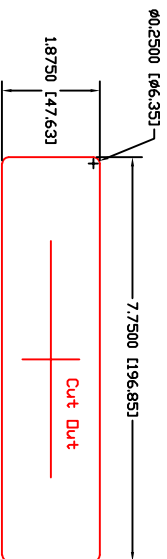

**FC-780 Power Cordset-2 plug (TR) with 1 charging USB-A & 1 charging USB-C with 1 rocker switch to control the cord out the back**

- Metal Plates**  
**FC-780-MP-BK**  
**FC-780-MP-NB**  
**FC-780-MP-P**  
**FC-780-MP-PC**  
**FC-780-MP-WH**

**FC-780 METAL FACE PLATE**

30" Cord Length  
3 prong Female

**FC-780 METAL FACE PLATE**

**FC-780 METAL FACE PLATE**

(Plug) Off Set 45deg  
Right Angle

**www.FURNLITE.com**  
**rhelms@furnlite.com**  
**cbailey@furnlite.com**  
**PH 1-704-538-3193**  
**FAX 1-704-538-0386**