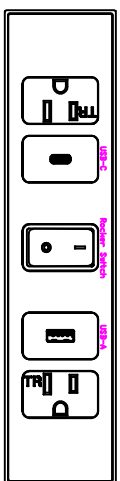

**FC-780 Power Cordset-2 plug (TR) with 1 charging USB-A & 1 charging USB-C with 1 rocker switch to control the cord out the back**

- Metal Plates**  
**FC-780-MP-BK**  
**FC-780-MP-NB**  
**FC-780-MP-P**  
**FC-780-MP-PC**  
**FC-780-MP-WH**

**FC-780 METAL FACE PLATE**

30" Cord Length  
3 prong Female

**FC-780 METAL FACE PLATE**

**FC-780 METAL FACE PLATE**

(Plug) Off Set 45deg  
Right Angle

**www.FURNLITE.com**  
**rhelms@furnlite.com**  
**cbailey@furnlite.com**  
**PH 1-704-538-3193**  
**FAX 1-704-538-0386**