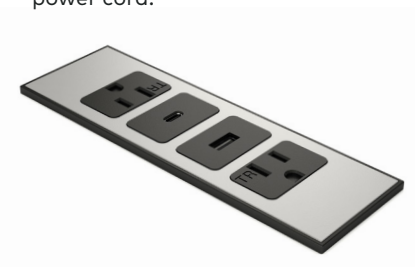

DESCRIPTION

FINISH

PART NUMBER

BEZEL MOUNT

- Furnlite bezel mount, (2) Tamper Resistant Receptacles, (1) USB-A (2.4A) and (1) USB-C (3.1A non power-delivery). Near flush receptacles. 10 foot power cord.

Black
White

FC-770-BK
FC-770-WH