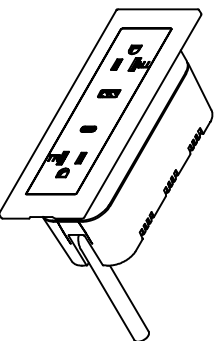

FC-760 Power Cordset-2 plug (TR) w/ 2 charging USB's

- Colors**
FC-760-BK
FC-760-P
FC-760-WH

FC-760 ASSEMBLED WITH COVER

FC-760 WITHOUT COVER

(Plug) Off Set 45deg
 Right Angle

www.FURNLITE.com
rhelms@furnlite.com
cbailey@furnlite.com
PH 1-704-538-3193
FAX 1-704-538-0296