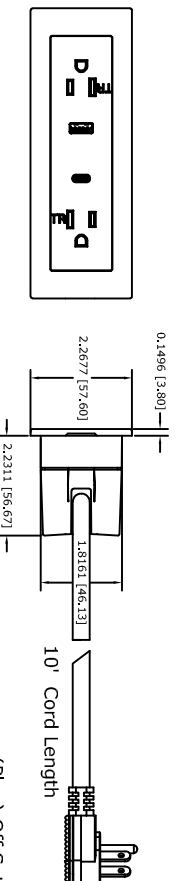

FC-760 Power Cordset-2 plug (TR) w/ 2 charging USB's

- Colors**
FC-760-BK
FC-760-P
FC-760-WH

FC-760 ASSEMBLED WITH COVER

FC-760 WITHOUT COVER

(Plug) Off Set 45deg
 Right Angle

www.FURNLITE.com
rhelms@furnlite.com
cbailey@furnlite.com
PH 1-704-538-3193
FAX 1-704-538-0296