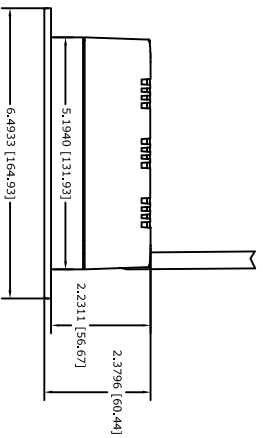

FC-760 Power Cordset-2 plug (TR) w/ 2 charging USB's

- Colors**
FC-760-BK
FC-760-P
FC-760-WH

FC-760 ASSEMBLED WITH COVER

FC-760 WITHOUT COVER

(Plug) Off Set 45deg
 Right Angle

www.FURNLITE.com
rhelms@furnlite.com
cbailey@furnlite.com
PH 1-704-538-3193
FAX 1-704-538-0296