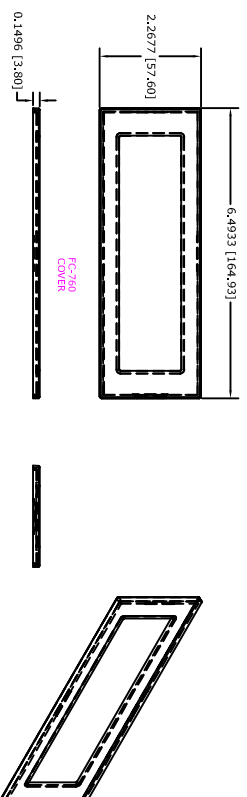

FC-760 Power Cordset-2 plug (TR) w/ 2 charging USB's

- Colors**
FC-760-BK
FC-760-P
FC-760-WH

FC-760 ASSEMBLED WITH COVER

FC-760 WITHOUT COVER

(Plug) Off Set 45deg
 Right Angle

www.FURNLITE.com
rhelms@furnlite.com
cbailey@furnlite.com
PH 1-704-538-3193
FAX 1-704-538-0296