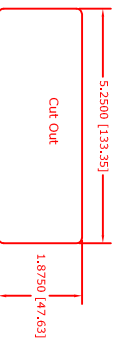

FC-760 Power Cordset-2 plug (TR) w/ 2 charging USB's

- Colors**
FC-760-BK
FC-760-P
FC-760-WH

FC-760 ASSEMBLED WITH COVER

FC-760 WITHOUT COVER

(Plug) Off Set 45deg
 Right Angle

www.FURNLITE.com
rhelms@furnlite.com
cbailey@furnlite.com
PH 1-704-538-3193
FAX 1-704-538-0296