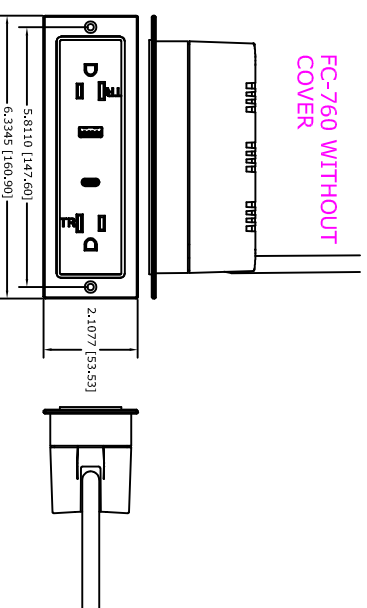

FC-760 Power Cordset-2 plug (TR) w/ 2 charging USB's

- Colors**
FC-760-BK
FC-760-P
FC-760-WH

FC-760 ASSEMBLED WITH COVER

FC-760 WITHOUT COVER

(Plug) Off Set 45deg
 Right Angle

www.FURNLITE.com
rhelms@furnlite.com
cbailey@furnlite.com
PH 1-704-538-3193
FAX 1-704-538-0296