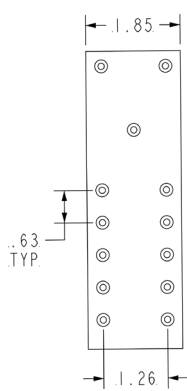

Dimensions