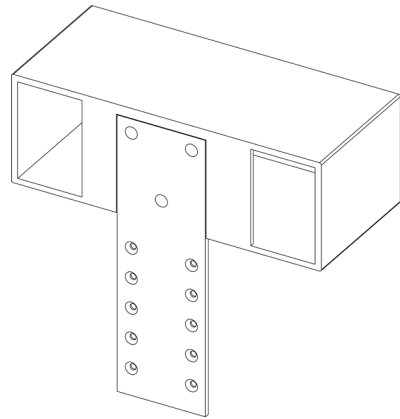

Dimensions