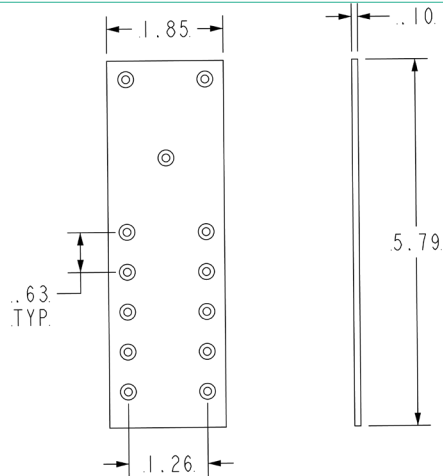

White

Dimensions

DESCRIPTION

- Bracket mount for FC-760 power unit

FINISH

Black
Pewter
White

PART NUMBER

F-Mount Kit-BK
F-Mount Kit - P
F-Mount Kit - WH