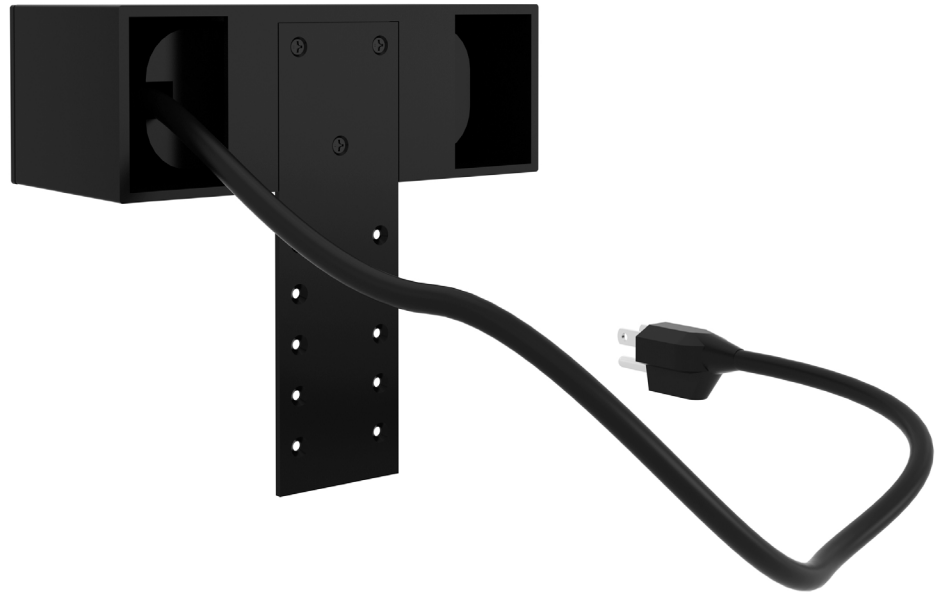

Position your power where you need it most.

The FC-760 Bracket offers a convenient and secure method for attaching to furniture, ensuring effortless device setup and usage. This bracket is designed to provide a safe and user-friendly solution for powering various devices.

FC-760
BRACKET

furnlite
BY DEKKO

FEATURES:

Applications

Bracket Mount FC-760

Standard Finishes

Black (Standard)

Pewter

White

Dimensions

DESCRIPTION

- Bracket mount for FC-760 power unit

FINISH

Black
Pewter
White

PART NUMBER

F-Mount Kit-BK
F-Mount Kit - P
F-Mount Kit - WH