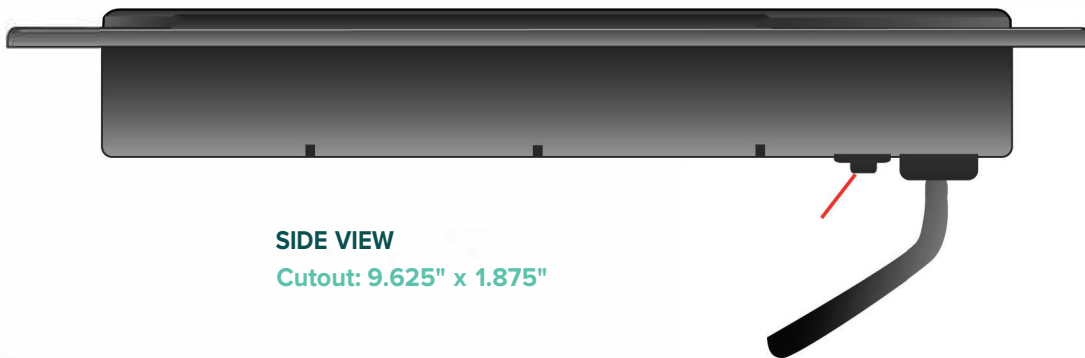

FC-748 5 Plug Inline Power Supply

On/Off Rocker Switch

By cutting the switch off this prevents using excess power

5-Inline Receptacles with Child Safety Locks. Protect the littles ones in your family with locks that slide into place to block the current

POWER SUPPLY

45 degree offset plug
10 ft. 14-3 power cord

SIDE VIEW

Cutout: 9.625" x 1.875"