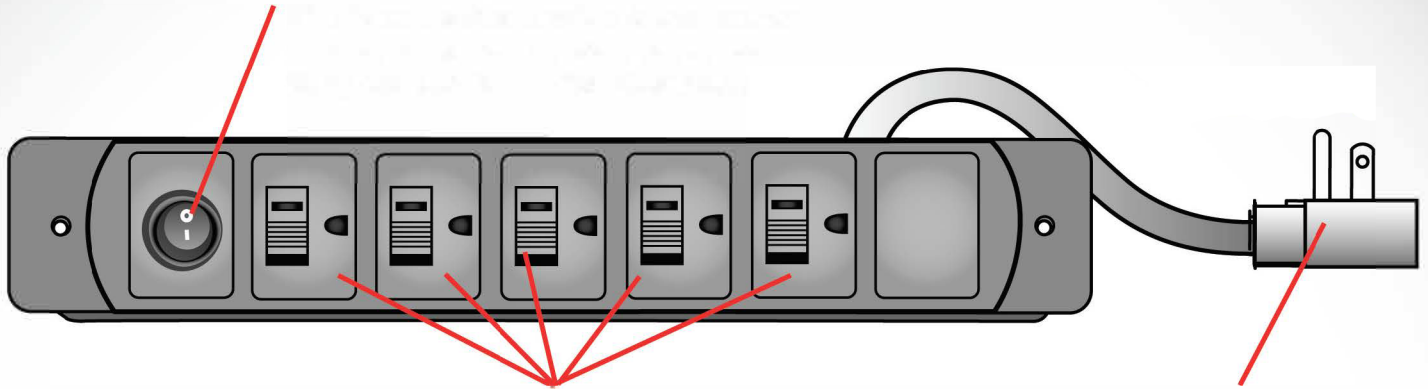

FC-748 5 Plug Inline Power Supply

On/Off Rocker Switch

By cutting the switch off this prevents using excess power

5-Inline Receptacles with Child Safety Locks. Protect the littles ones in your family with locks that slide into place to block the current

POWER SUPPLY

45 degree offset plug
10 ft. 14-3 power cord

SIDE VIEW

Cutout: 9.625" x 1.875"