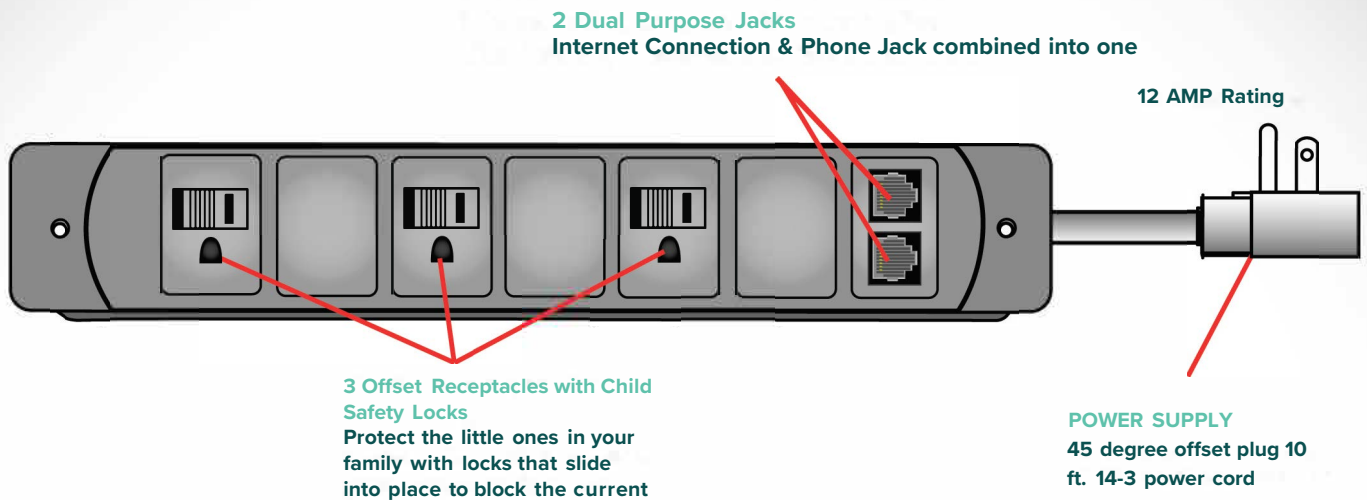

## FC-741 Three Plug Offset Power Supply

### SIDE VIEW

Cutout: 9.625" x 1.875"