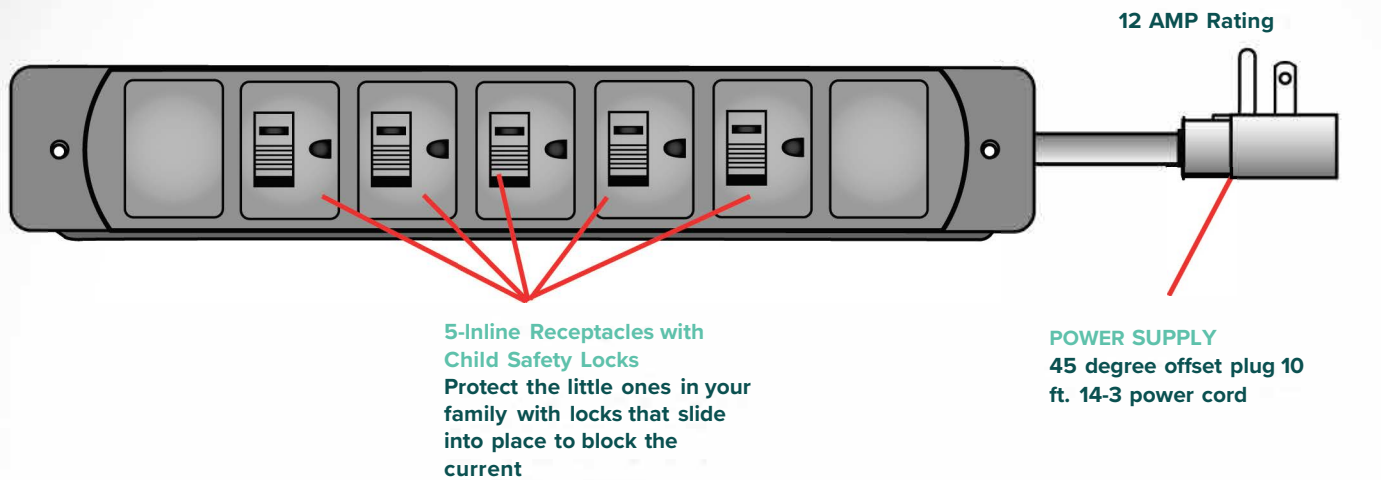

FC-740 Five Plug Inline Power Supply

SIDE VIEW

Cutout: 9.625" x 1.875"