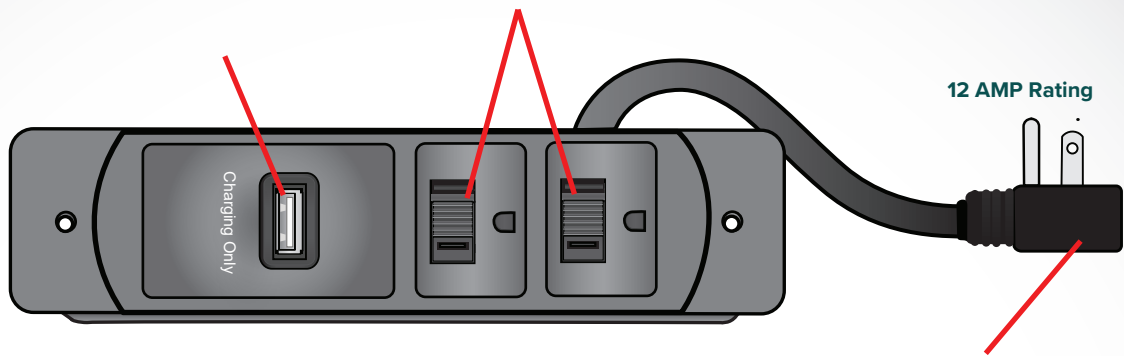

FC-737 2 Plug with Current Sensing USB Port

1 USB Port for Charging
Current-sensing USB port

2 Inline Receptacles with Child Safety Locks
Protect the little ones in your family with our patented safety locks that slides into place

12 AMP Rating

POWER SUPPLY
45 degree offset plug 10
ft. 14-3 power cord

SIDE VIEW
Cutout: 5.25" x 1.875"